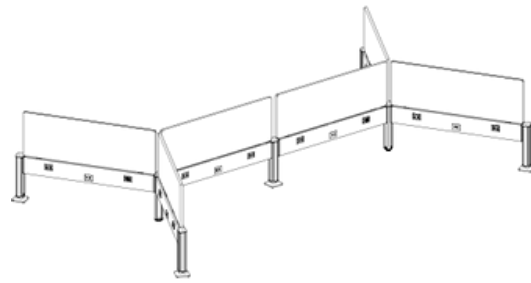

PowerLink I

120° Dogbone

Specifications

- PowerLink
- 120° Dogbone
- 36"W Beams
- 20"H PET Screen
- Base Feed

120° S-Dogbone - 36"W Beam with 20"H PET Screen				
SKU	Item	QTY	List Price	Amount
PB-200-36	36" W Finished Power Beam	6	$799.00	$4,794.00
PB-POST-4WY	Post (4 WY)	5	$369.00	$1,845.00
PB-POST-FC	Finish Cover For Post	14	$18.00	$252.00
PB-SCREEN-2036	20" x 36" 24MM PET Screen, no fabric, includes post & hardware	6	$719.00	$4,314.00
PEK4V2	Base Power Entry	1	$709.00	$709.00
PB-POST-120	120 Degree Post (3 WY)	2	$399.00	$798.00
			Total:	$12,712.00

Additional Pricing Options

The pricing below reflects the 120° Dogbone Beam layout above, with variations in beam sizes, PET screen heights, and sit-stand options. BOMs and SKUs will differ based on the selected configuration.

*With Sit-Stand: Includes six 3-in-1 Conversion Bases and six 120° tops.

36"W Beam			48"W Beam		
Screen Height	*With Sit-Stand	Total List	Screen Height	*With Sit-Stand	Total List
20"	No	$12,712	20"	No	$14,944
24"	No	$12,772	24"	No	$15,064
20"	Yes	$37,360	20"	Yes	$40,648
24"	Yes	$37,420	24"	Yes	$40,768

60"W Beam		
Screen Height	*With Sit-Stand	Total List
20"	No	$17,698
24"	No	$17,878
20"	Yes	$45,646
24"	Yes	$45,826