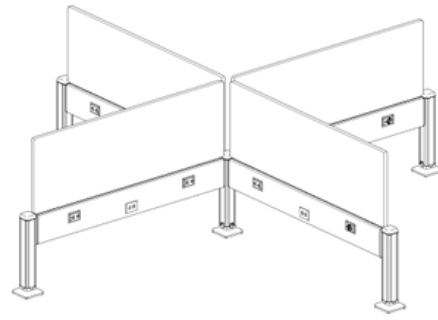

PowerLink E

90° 4-Pack

Specifications

- 90° 4-Pack
- 60"W
- Base Feed
- 20"H PET Screen

90° 4-Pack - 60"W Beam with 20"H PET Screen				
SKU	Item	QTY	List Price	Amount
PB-200-60	60" W Finished Power Beam	4	$1,150.00	$4,600.00
PB-POST-4WY	Post (4 WY)	5	$369.00	$1,845.00
PB-POST-FC	Finish Cover For Post	12	$18.00	$216.00
PB-SCREEN-2060	20" x 60" 24MM PET Screen, no fabric, includes post & hardware	4	$1,199.00	$4,796.00
PEK4V2	Base Power Entry	1	$709.00	$709.00
			Total:	$12,166.00

Additional Pricing Options

The pricing below reflects the 90° 4-pack Beam layout above, with variations in beam sizes, PET screen heights, and sit-stand options. BOMs and SKUs will differ based on the selected configuration.

*With Sit-Stand: Includes four 3-in-1 Conversion bases with eight 24"D tops.

60"W Beam		
Screen Height	*With Sit-Stand	Total List
20"	No	$12,166
24"	No	$12,286
20"	Yes	$28,138
24"	Yes	$28,258

72"W Beam		
Screen Height	*With Sit-Stand	Total List
20"	No	$13,046
24"	No	$13,206
20"	Yes	$29,818
24"	Yes	$29,978