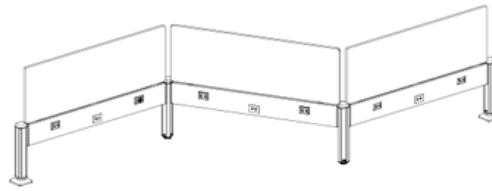

PowerLink H

120° S-Shape

Specifications

- PowerLink
- 36"W
- Base Feed
- 120° S-Shape
- 20"H PET Screen

120° S-Shape - 36"W Beam with 20"H PET Screen

SKU	Item	QTY	List Price	Amount
PB-200-36	36" W Finished Power Beam	3	$799.00	$2,397.00
PB-POST-4WY	Post (4 WY)	2	$369.00	$738.00
PB-POST-FC	Finish Cover For Post	6	$18.00	$108.00
PB-SCREEN-2036	20" x 36" 24MM PET Screen, no fabric, includes post & hardware	3	$719.00	$2,157.00
PEK4V2	Base Power Entry	1	$709.00	$709.00
PB-POST-120	120 Degree Post (3 WY)	2	$399.00	$798.00
PB-POST-120-FC	Finish Cover for 120 Degree Post	2	$18.00	$36.00
			Total:	$6,943.00

Additional Pricing Options

The pricing below reflects the 120° 3-Pack Beam layout above, with variations in beam sizes, PET screen heights, and sit-stand options. BOMs and SKUs will differ based on the selected configuration.

*With Sit-Stand: Includes two 3-in-1 conversion bases and two 120° tops.

36"W Beam			48"W Beam		
Screen Height	*With Sit-Stand	Total List	Screen Height	*With Sit-Stand	Total List
20"	No	$6,943	20"	No	$8,059
24"	No	$6,973	24"	No	$8,119
20"	Yes	$15,159	20"	Yes	$16,627
24"	Yes	$15,189	24"	Yes	$16,687

60"W Beam		
Screen Height	*With Sit-Stand	Total List
20"	No	$9,436
24"	No	$9,526
20"	Yes	$18,752
24"	Yes	$18,842