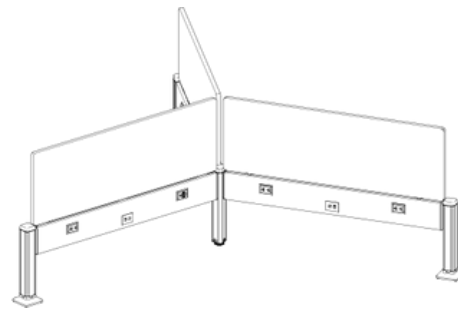

PowerLink G

120° 3-Pack

Specifications

- PowerLink
- 36"W
- 120° 3-Pack
- 20"H PET Screen
- Base Feed

120° 3-Pack - 36"W Beam with 20"H PET Screen				
SKU	Item	QTY	List Price	Amount
PB-200-36	36" W Finished Power Beam	3	$799.00	$2,397.00
PB-POST-4WY	Post (4 WY)	3	$369.00	$1,107.00
PB-POST-120	120 Degree Post (3 WY)	1	$399.00	$399.00
PB-POST-FC	Finish Cover For Post	9	$18.00	$162.00
PB-SCREEN-2060	20" x 60" 24MM PET Screen, no fabric, includes post & hardware	3	$719.00	$2,157.00
PEK4V2	Base Power Entry	1	$709.00	$709.00
			Total:	$6,931.00

Additional Pricing Options

The pricing below reflects the 120° 3-Pack Beam layout above, with variations in beam sizes, PET screen heights, and sit-stand options. BOMs and SKUs will differ based on the selected configuration.

*With Sit-Stand: Includes three 3-in-1 Conversion Sit-Stand bases with three 120° tops.

36"W Beam		
Screen Height	*With Sit-Stand	Total List
20"	No	$6,931
24"	No	$6,961
20"	Yes	$19,255
24"	Yes	$19,285

48"W Beam		
Screen Height	*With Sit-Stand	Total List
20"	No	$8,047
24"	No	$8,107
20"	Yes	$20,899
24"	Yes	$20,959

60"W Beam		
Screen Height	*With Sit-Stand	Total List
20"	No	$9,424
24"	No	$9,514
20"	Yes	$23,398
24"	Yes	$23,488