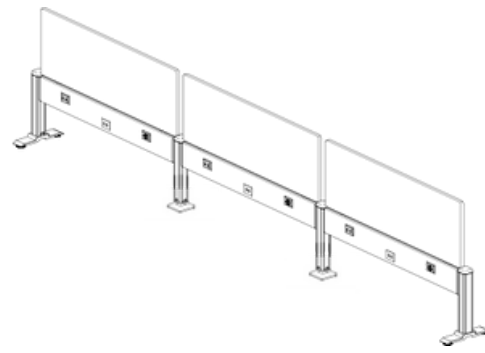

PowerLink C

Straight Triple Beam

Specifications

- 36"W Triple Beam w/Power
- Flat Feet on Ends
- 20"H PET Screen
- Base Power Entry

Straight Triple - 36"W Beam with 20"H PET Screen				
SKU	Item	QTY	List Price	Amount
PB-200-36	36" W Finished Power Beam	3	$799.00	$2,397.00
PB-POST-4WY	Post (4 WY)	4	$369.00	$1,476.00
PB-POST-FC	Finish Cover For Post	10	$18.00	$180.00
PB-SCREEN-2036	20" x 36" 24MM PET Screen, no fabric, includes post & hardware	3	$719.00	$2,157.00
PEK4V2	Base Power Entry	1	$709.00	$709.00
PB-FOOT	Flat Foot	2	$100.00	$200.00
			Total:	$7,119.00

Additional Pricing Options

The pricing below reflects the Straight Triple Beam layout above, with variations in beam sizes, PET screen heights, and sit-stand options. BOMs and SKUs will differ based on the selected configuration.

*With Sit-Stand: Includes six 2-Stage C-Leg Sit-Stand bases with 30"D tops.

36"W Beam		
Screen Height	*With Sit-Stand	Total List
20"	No	$7,119
24"	No	$7,149

48"W Beam		
Screen Height	*With Sit-Stand	Total List
20"	No	$8,235
24"	No	$8,295
20"	Yes	$21,705
24"	Yes	$21,765

60"W Beam		
Screen Height	*With Sit-Stand	Total List
20"	No	$9,612
24"	No	$9,702
20"	Yes	$23,766
24"	Yes	$23,856

72"W Beam		
Screen Height	*With Sit-Stand	Total List
20"	No	$10,272
24"	No	$10,392
20"	Yes	$25,422
24"	Yes	$25,542