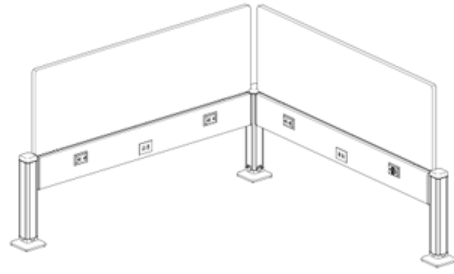

PowerLink D

90° L-Shape

Specifications

- 60" L-Shaped Beam w/Power
- 20"H PET Screen
- Base Power Entry

90° L-Shape - 60"W Beam with 20"H PET Screen				
SKU	Item	QTY	List Price	Amount
PB-200-60	60" W Finished Power Beam	2	$1,150.00	$2,300.00
PB-POST-4WY	Post (4 WY)	3	$369.00	$1,107.00
PB-POST-FC	Finish Cover For Post	8	$18.00	$144.00
PB-SCREEN-2060	20" x 60" 24MM PET Screen, no fabric, includes post & hardware	2	$1,199.00	$2,398.00
PEK4V2	Base Power Entry	1	$709.00	$709.00
			Total:	$6,658.00

Additional Pricing Options

The pricing below reflects the 90° L-Shape Beam layout above, with variations in beam sizes, PET screen heights, and sit-stand options. BOMs and SKUs will differ based on the selected configuration.

*With Sit-Stand: Includes one 3-in-1 Conversion base with two 24"D tops.

60"W Beam		
Screen Height	*With Sit-Stand	Total List
20"	No	$6,658
24"	No	$6,718
20"	Yes	$10,651
24"	Yes	$10,711

72"W Beam		
Screen Height	*With Sit-Stand	Total List
20"	No	$7,098
24"	No	$7,178
20"	Yes	$11,291
24"	Yes	$11,371