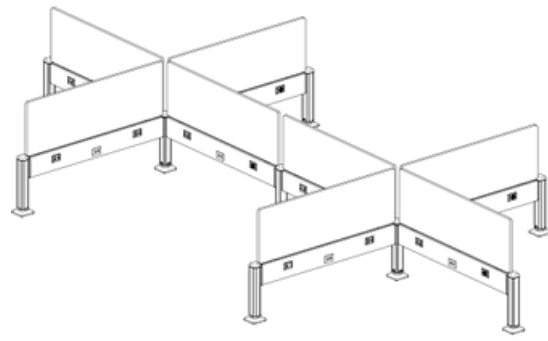

PowerLink F

90° 8-Pack

Specifications

- PowerLink
- 60"W
- 90° 8-Pack
- 20"H PET Screen
- Base Feed

90° 8-Pack - 60"W Beam with 20"H PET Screen

SKU	Item	QTY	List Price	Amount
PB-200-60	60" W Finished Power Beam	8	$1,150.00	$9,200.00
PB-POST-4WY	Post (4 WY)	9	$369.00	$3,321.00
PB-POST-FC	Finish Cover For Post	20	$18.00	$360.00
PB-SCREEN-2060	20" x 60" 24MM PET Screen, no fabric, includes post & hardware	8	$1,199.00	$9,592.00
PEK4V2	Base Power Entry	1	$709.00	$709.00
PB-FOOT	Flat Foot	2	$100.00	$200.00
			Total:	$23,382.00

Additional Pricing Options

The pricing below reflects the 90° 8-pack Beam layout above, with variations in beam sizes, PET screen heights, and sit-stand options. BOMs and SKUs will differ based on the selected configuration.

*With Sit-Stand: Includes eight 3-in-1 Conversion base with eight 24"D sides and returns.

60"W Beam		
Screen Height	*With Sit-Stand	Total List
20"	No	$23,382.00
24"	No	$23,622.00
20"	Yes	$55,326
24"	Yes	$55,566.00

72"W Beam		
Screen Height	*With Sit-Stand	Total List
20"	No	$25,142
24"	No	$25,462
20"	Yes	$58,686
24"	Yes	$59,006