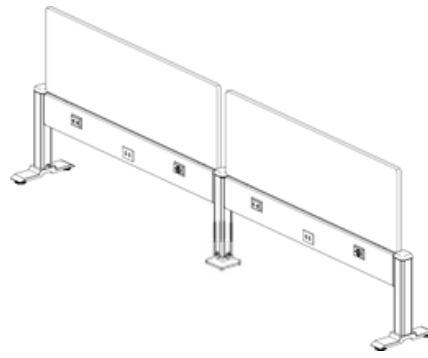

PowerLink B

Straight Double Beam

Specifications

- 36"W Double Beam w/Power
- 20"H PET Screen
- Flat Feet on Ends
- Base Power Entry

Straight Double - 36"W Beam with 20"H PET Screen				
SKU	Item	QTY	List Price	Amount
PB-200-36	36" W Finished Power Beam	2	$799.00	$1,598.00
PB-POST-4WY	Post (4 WY)	3	$369.00	$1,107.00
PB-POST-FC	Finish Cover For Post	8	$18.00	$144.00
PB-SCREEN-2036	20" x 36" 24MM PET Screen, no fabric, includes post & hardware	2	$719.00	$1,438.00
PEK4V2	Base Power Entry	1	$709.00	$709.00
PB-FOOT	Flat Foot	2	$100.00	$200.00
			Total:	$5,196.00

Additional Pricing Options

The pricing below reflects the Straight Single Beam layout above, with variations in beam sizes, PET screen heights, and sit-stand options. BOMs and SKUs will differ based on the selected configuration.

*With Sit-Stand: Includes four 2-Stage C-Leg Sit-Stand bases with 30"D tops.

36"W Beam		
Screen Height	*With Sit-Stand	Total List
20"	No	$5,196
24"	No	$5,216

48"W Beam		
Screen Height	*With Sit-Stand	Total List
20"	No	$5,940
24"	No	$5,980
20"	Yes	$14,920
24"	Yes	$14,960

60"W Beam		
Screen Height	*With Sit-Stand	Total List
20"	No	$6,858
24"	No	$6,918
20"	Yes	$16,294
24"	Yes	$16,354

72"W Beam		
Screen Height	*With Sit-Stand	Total List
20"	No	$7,298
24"	No	$7,378
20"	Yes	$17,398
24"	Yes	$17,478