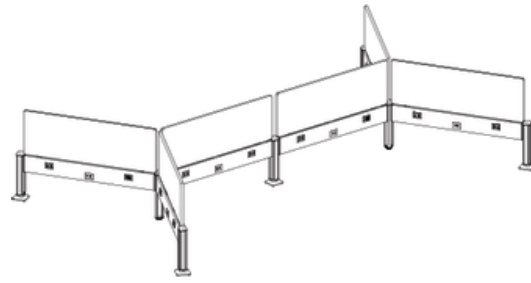

PowerLink I

120° Dogbone

Specifications

- PowerLink
- 36"W Beams
- Base Feed
- 120° Dogbone
- 20"H PET Screen

| 120° S-Dogbone - 36"W Beam with 20"H PET Screen | | | | |
|---|--|-----|---------------|--------------------|
| SKU | Item | QTY | List Price | Amount |
| PB-200-36 | 36" W Finished Power Beam | 6 | \$799.00 | \$4,794.00 |
| PB-POST-4WY | Post (4 WY) | 5 | \$369.00 | \$1,845.00 |
| PB-POST-FC | Finish Cover For Post | 14 | \$18.00 | \$252.00 |
| PB-SCREEN-2036 | 20" x 36" 24MM PET Screen, no fabric, includes post & hardware | 6 | \$719.00 | \$4,314.00 |
| PEK4V2 | Base Power Entry | 1 | \$709.00 | \$709.00 |
| PB-POST-120 | 120 Degree Post (3 WY) | 2 | \$399.00 | \$798.00 |
| | | | Total: | \$12,712.00 |

Additional Pricing Options

The pricing below reflects the 120° Dogbone Beam layout above, with variations in beam sizes, PET screen heights, and sit-stand options. BOMs and SKUs will differ based on the selected configuration.

***With Sit-Stand:** Includes six 3-in-1 Conversion Bases and six 120° tops.

| 36"W Beam | | | 48"W Beam | | |
|---------------|-----------------|------------|---------------|-----------------|------------|
| Screen Height | *With Sit-Stand | Total List | Screen Height | *With Sit-Stand | Total List |
| 20" | No | \$12,712 | 20" | No | \$14,944 |
| 24" | No | \$12,772 | 24" | No | \$15,064 |
| 20" | Yes | \$37,360 | 20" | Yes | \$40,648 |
| 24" | Yes | \$37,420 | 24" | Yes | \$40,768 |