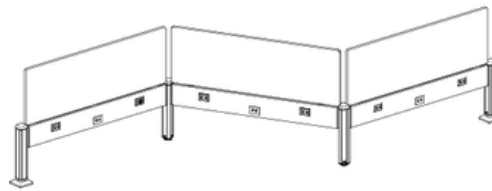

PowerLink H

120° S-Shape

Specifications

- PowerLink
- 36"W
- Base Feed
- 120° S-Shape
- 20"H PET Screen

120° S-Shape - 36"W Beam with 20"H PET Screen

SKU	Item	QTY	List Price	Amount
PB-200-36	36" W Finished Power Beam	3	\$799.00	\$2,397.00
PB-POST-4WY	Post (4 WY)	2	\$369.00	\$738.00
PB-POST-FC	Finish Cover For Post	6	\$18.00	\$108.00
PB-SCREEN-2036	20" x 36" 24MM PET Screen, no fabric, includes post & hardware	3	\$719.00	\$2,157.00
PEK4V2	Base Power Entry	1	\$709.00	\$709.00
PB-POST-120	120 Degree Post (3 WY)	2	\$399.00	\$798.00
PB-POST-120-FC	Finish Cover for 120 Degree Post	2	\$18.00	\$36.00
			Total:	\$6,943.00

Additional Pricing Options

The pricing below reflects the 120° 3-Pack Beam layout above, with variations in beam sizes, PET screen heights, and sit-stand options. BOMs and SKUs will differ based on the selected configuration.

***With Sit-Stand:** Includes two 3-in-1 conversion bases and two 120° tops.

36"W Beam			48"W Beam		
Screen Height	*With Sit-Stand	Total List	Screen Height	*With Sit-Stand	Total List
20"	No	\$6,943	20"	No	\$8,059
24"	No	\$6,973	24"	No	\$8,119
20"	Yes	\$15,159	20"	Yes	\$16,627
24"	Yes	\$15,189	24"	Yes	\$16,687