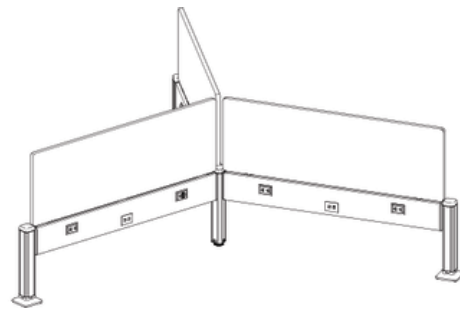

PowerLink G

120° 3-Pack

Specifications

- PowerLink
- 36"W
- 120° 3-Pack
- 20"H PET Screen
- Base Feed

120° 3-Pack - 36"W Beam with 20"H PET Screen				
SKU	Item	QTY	List Price	Amount
PB-200-36	36" W Finished Power Beam	3	\$799.00	\$2,397.00
PB-POST-4WY	Post (4 WY)	3	\$369.00	\$1,107.00
PB-POST-120	120 Degree Post (3 WY)	1	\$399.00	\$399.00
PB-POST-FC	Finish Cover For Post	9	\$18.00	\$162.00
PB-SCREEN-2060	20" x 60" 24MM PET Screen, no fabric, includes post & hardware	3	\$719.00	\$2,157.00
PEK4V2	Base Power Entry	1	\$709.00	\$709.00
			Total:	\$6,931.00

Additional Pricing Options

The pricing below reflects the 120° 3-Pack Beam layout above, with variations in beam sizes, PET screen heights, and sit-stand options. BOMs and SKUs will differ based on the selected configuration.

***With Sit-Stand:** Includes three 3-in-1 Conversion Sit-Stand bases with three 120° tops.

36"W Beam			48"W Beam		
Screen Height	*With Sit-Stand	Total List	Screen Height	*With Sit-Stand	Total List
20"	No	\$6,931	20"	No	\$8,047
24"	No	\$6,961	24"	No	\$8,107
20"	Yes	\$19,255	20"	Yes	\$20,899
24"	Yes	\$19,285	24"	Yes	\$20,959