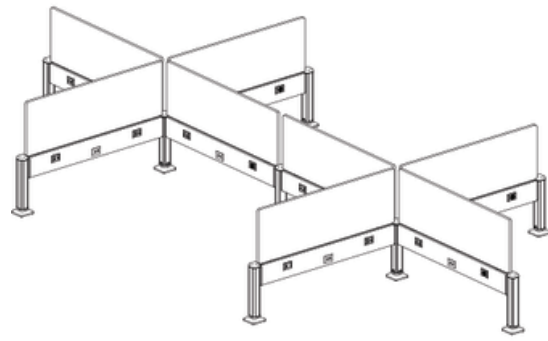

PowerLink F

90° 8-Pack

Specifications

- PowerLink
- 60"W
- 90° 8-Pack
- 20"H PET Screen
- Base Feed

90° 8-Pack - 60"W Beam with 20"H PET Screen				
SKU	Item	QTY	List Price	Amount
PB-200-60	60" W Finished Power Beam	8	\$1,150.00	\$9,200.00
PB-POST-4WY	Post (4 WY)	9	\$369.00	\$3,321.00
PB-POST-FC	Finish Cover For Post	20	\$18.00	\$360.00
PB-SCREEN-2060	20" x 60" 24MM PET Screen, no fabric, includes post & hardware	8	\$1,199.00	\$9,592.00
PEK4V2	Base Power Entry	1	\$709.00	\$709.00
PB-FOOT	Flat Foot	2	\$100.00	\$200.00
			Total:	\$23,382.00

Additional Pricing Options

The pricing below reflects the 90° 8-pack Beam layout above, with variations in beam sizes, PET screen heights, and sit-stand options. BOMs and SKUs will differ based on the selected configuration.

***With Sit-Stand:** Includes eight 3-in-1 Conversion base with eight 24"D sides and returns.

60"W Beam		
Screen Height	*With Sit-Stand	Total List
20"	No	\$23,382.00
24"	No	\$23,622.00
20"	Yes	\$55,326
24"	Yes	\$55,566.00