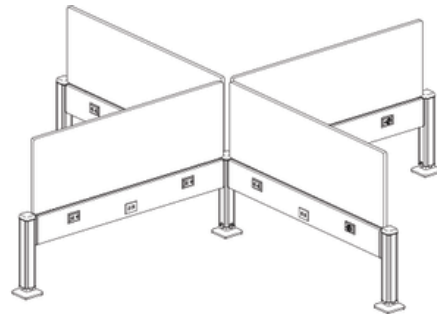

PowerLink E

90° 4-Pack

Specifications

- 90° 4-Pack
- 60"W
- Base Feed
- 20"H PET Screen

90° 4-Pack - 60"W Beam with 20"H PET Screen				
SKU	Item	QTY	List Price	Amount
PB-200-60	60" W Finished Power Beam	4	\$1,150.00	\$4,600.00
PB-POST-4WY	Post (4 WY)	5	\$369.00	\$1,845.00
PB-POST-FC	Finish Cover For Post	12	\$18.00	\$216.00
PB-SCREEN-2060	20" x 60" 24MM PET Screen, no fabric, includes post & hardware	4	\$1,199.00	\$4,796.00
PEK4V2	Base Power Entry	1	\$709.00	\$709.00
			Total:	\$12,166.00

Additional Pricing Options

The pricing below reflects the 90° 4-pack Beam layout above, with variations in beam sizes, PET screen heights, and sit-stand options. BOMs and SKUs will differ based on the selected configuration.

***With Sit-Stand:** Includes four 3-in-1 Conversion bases with eight 24"D tops.

60"W Beam		
Screen Height	*With Sit-Stand	Total List
20"	No	\$12,166
24"	No	\$12,286
20"	Yes	\$28,138
24"	Yes	\$28,258

72"W Beam		
Screen Height	*With Sit-Stand	Total List
20"	No	\$13,046
24"	No	\$13,206
20"	Yes	\$29,818
24"	Yes	\$29,978