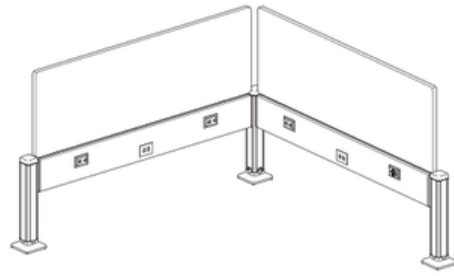

## 90° L-Shape

### Specifications

- 60" L-Shaped Beam w/Power
- 20"H PET Screen
- Base Power Entry

90° L-Shape - 60"W Beam with 20"H PET Screen				
SKU	Item	QTY	List Price	Amount
PB-200-60	60" W Finished Power Beam	2	\$1,150.00	\$2,300.00
PB-POST-4WY	Post (4 WY)	3	\$369.00	\$1,107.00
PB-POST-FC	Finish Cover For Post	8	\$18.00	\$144.00
PB-SCREEN-2060	20" x 60" 24MM PET Screen, no fabric, includes post & hardware	2	\$1,199.00	\$2,398.00
PEK4V2	Base Power Entry	1	\$709.00	\$709.00
			<b>Total:</b>	<b>\$6,658.00</b>

### Additional Pricing Options

The pricing below reflects the 90° L-Shape Beam layout above, with variations in beam sizes, PET screen heights, and sit-stand options. BOMs and SKUs will differ based on the selected configuration.