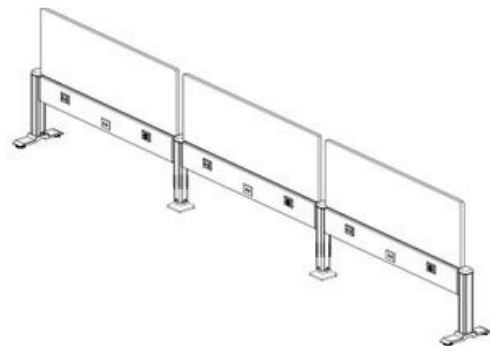

## Straight Triple Beam

### Specifications

- 36"W Triple Beam w/Power
- Flat Feet on Ends
- 20"H PET Screen
- Base Power Entry

Straight Triple - 36"W Beam with 20"H PET Screen				
SKU	Item	QTY	List Price	Amount
PB-200-36	36" W Finished Power Beam	3	\$799.00	\$2,397.00
PB-POST-4WY	Post (4 WY)	4	\$369.00	\$1,476.00
PB-POST-FC	Finish Cover For Post	10	\$18.00	\$180.00
PB-SCREEN-2036	20" x 36" 24MM PET Screen, no fabric, includes post & hardware	3	\$719.00	\$2,157.00
PEK4V2	Base Power Entry	1	\$709.00	\$709.00
PB-FOOT	Flat Foot	2	\$100.00	\$200.00
			<b>Total:</b>	<b>\$7,119.00</b>

### Additional Pricing Options

The pricing below reflects the Straight Triple Beam layout above, with variations in beam sizes, PET screen heights, and sit-stand options. BOMs and SKUs will differ based on the selected configuration.

**\*With Sit-Stand:** Includes six 2-Stage C-Leg Sit-Stand bases with 30"D tops.

36"W Beam		
Screen Height	*With Sit-Stand	Total List
20"	No	\$7,119
24"	No	\$7,149

48"W Beam		
Screen Height	*With Sit-Stand	Total List
20"	No	\$8,235
24"	No	\$8,295
20"	Yes	\$21,705
24"	Yes	\$21,765