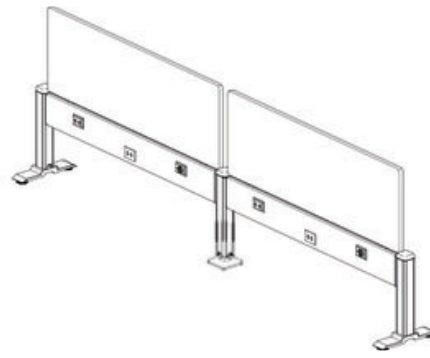

## Straight Double Beam

### Specifications

- 36"W Double Beam w/Power
- 20"H PET Screen
- Flat Feet on Ends
- Base Power Entry

Straight Double - 36"W Beam with 20"H PET Screen				
SKU	Item	QTY	List Price	Amount
PB-200-36	36" W Finished Power Beam	2	\$799.00	\$1,598.00
PB-POST-4WY	Post (4 WY)	3	\$369.00	\$1,107.00
PB-POST-FC	Finish Cover For Post	8	\$18.00	\$144.00
PB-SCREEN-2036	20" x 36" 24MM PET Screen, no fabric, includes post & hardware	2	\$719.00	\$1,438.00
PEK4V2	Base Power Entry	1	\$709.00	\$709.00
PB-FOOT	Flat Foot	2	\$100.00	\$200.00
			<b>Total:</b>	<b>\$5,196.00</b>

### Additional Pricing Options

The pricing below reflects the Straight Single Beam layout above, with variations in beam sizes, PET screen heights, and sit-stand options. BOMs and SKUs will differ based on the selected configuration.