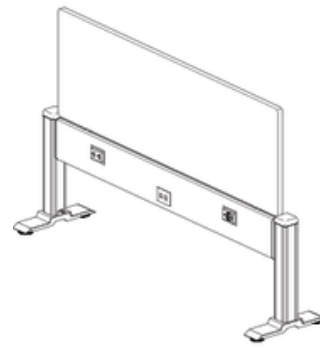

## Straight Single Beam

### Specifications

- 36"W Single Beam w/Power
- 20"H PET Screen
- Flat Feet
- Base Power Entry

Straight Single - 36"W Beam with 20"H PET Screen				
SKU	Item	QTY	List Price	Amount
PB-200-36	36" W Finished Power Beam	1	\$799.00	\$799.00
PB-POST-4WY	Post (4 WY)	2	\$369.00	\$738.00
PB-POST-FC	Finish Cover For Post	6	\$18.00	\$108.00
PB-SCREEN-2036	20" x 36" 24MM PET Screen, no fabric, includes post & hardware	1	\$719.00	\$719.00
PEK4V2	Base Power Entry	1	\$709.00	\$709.00
PB-FOOT	Flat Foot	2	\$100.00	\$200.00
			<b>Total:</b>	<b>\$3,273.00</b>

### Additional Pricing Options

The pricing below reflects the Straight Single Beam layout above, with variations in beam sizes, PET screen heights, and sit-stand options. BOMs and SKUs will differ based on the selected configuration.