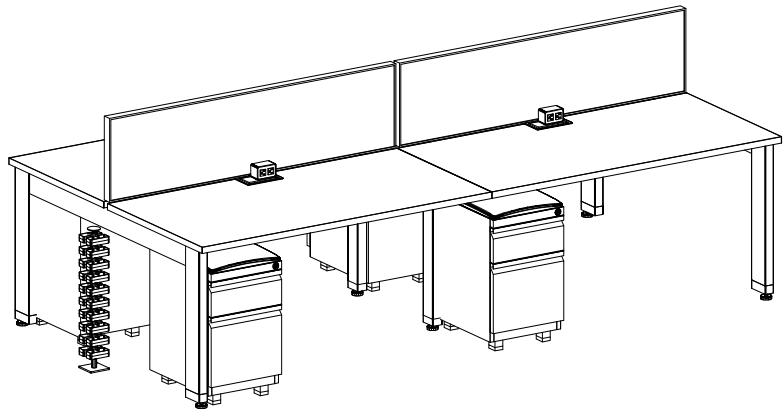

30X60 BENCHING - 4 PACK

XPAND SYSTEM TYPICAL

STATION SPECIFICATIONS

- XPand System
- Reach Benching
- 30"x60" - 4-Pack
- Fabric screen along spine
- Desk mounted duplex
- Rectangular cast aluminum legs
- BF-FP mobile pedestal

30X60 BENCHING - 4 PACK

XPAND SYSTEM TYPICAL

PRICING

Part Number	Part Description	Qty	List	Ext List
XP-SB-SET-3060	STRETCHER BAR SET 30"D X 60"W	2	\$1,329.00	\$2,658.00
XP-T3060	30" x 60" XPAND RECTANGULAR TOP - NO GROMMET	4	\$655.00	\$2,620.00
XP-CTA-24	CABLE TRAY 24" W/CLIPS	4	\$129.00	\$516.00
DS-BF-FP-M	Low Metal Mobile Box/File- Full Pull	4	\$1,249.00	\$4,996.00
DS-SC15	14.6"W Seat Cushion for Desking B/F Pedestal	4	\$189.00	\$756.00
XP-PB-A	POWER BLOCK	2	\$105.00	\$210.00
XP-PE-8-WIRE	BASE ELECTRICAL POWER ENTRY FOUR CIRCUIT	1	\$595.00	\$595.00
XP-PWR60-A	8 WIRE POWER LINE JUMPER 60"	1	\$505.00	\$505.00
XP-CM-24	FLOOR ENTRY WIRE MANAGEMENT- BENCHING	1	\$235.00	\$235.00
XP-ML-R-A	STEEL RECT MID LEG ASSEMBLY	1	\$719.00	\$719.00
XP-ELA60-R	STEEL RECT END LEG ASSEMBLY DOUBLE 60"W	2	\$1,099.00	\$2,198.00
XP-DUPLEX-I-RC	DUPLEX / REAR CLAMP DESK MOUNT	2	\$295.00	\$590.00
XP-DUPLEX-II-RC	DUPLEX / REAR CLAMP DESK MOUNT	2	\$295.00	\$590.00
XP-1460-TS-A	15" X 60" FABRIC SCREEN ASSEMBLY SQUARE EDGES	2	\$1,319.00	\$2,638.00