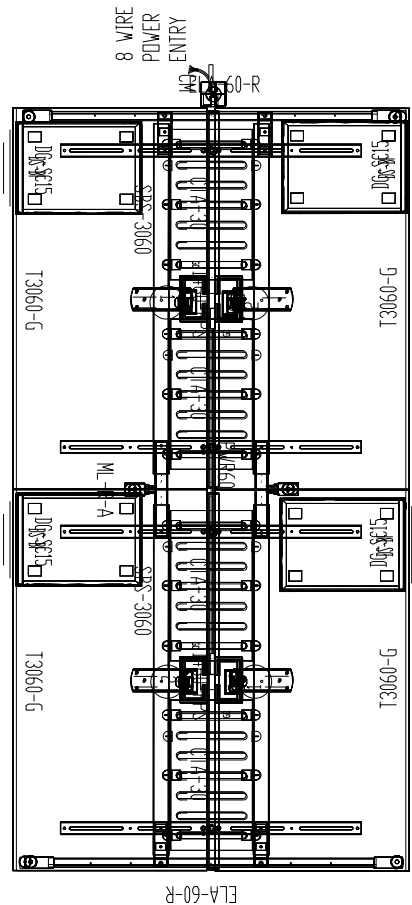

30X60 BENCHING - 4 PACK

XPAND SYSTEM TYPICAL

STATION SPECIFICATIONS

- XPand System
- Reach Benching
- 30"x60" - 4-Pack
- Fabric screen along spine
- Desk mounted duplex
- Rectangular cast aluminum legs
- BF-FP mobile pedestal

3D LAYOUT

2D PLAN LAYOUT

PRICING

See next page for full BOM.

\$19,826.00 LIST TOTAL

\$4,965.50 PRICE PER STATION

Typical pricing is for reference only.
Pricing must be confirmed via official
Price Book or Customer Service.

30X60 BENCHING - 4 PACK

XPAND SYSTEM TYPICAL

PRICING

Part Number	Part Description	Qty	List	Ext List
XP-SB-SET-3060	STRETCHER BAR SET 30"D X 60"W	2	\$1,329.00	\$2,658.00
XP-T3060	30" x 60" XPAND RECTANGULAR TOP - NO GROMMET	4	\$655.00	\$2,620.00
XP-CTA-24	CABLE TRAY 24" W/CLIPS	4	\$129.00	\$516.00
DS-BF-FP-M	Low Metal Mobile Box/File- Full Pull	4	\$1,249.00	\$4,996.00
DS-SC15	14.6"W Seat Cushion for Desking B/F Pedestal	4	\$189.00	\$756.00
XP-PB-A	POWER BLOCK	2	\$105.00	\$210.00
XP-PE-8-WIRE	BASE ELECTRICAL POWER ENTRY FOUR CIRCUIT	1	\$595.00	\$595.00
XP-PWR60-A	8 WIRE POWER LINE JUMPER 60"	1	\$505.00	\$505.00
XP-CM-24	FLOOR ENTRY WIRE MANAGEMENT- BENCHING	1	\$235.00	\$235.00
XP-ML-R-A	STEEL RECT MID LEG ASSEMBLY	1	\$719.00	\$719.00
XP-ELA60-R	STEEL RECT END LEG ASSEMBLY DOUBLE 60"W	2	\$1,099.00	\$2,198.00
XP-DUPLEX-I-RC	DUPLEX / REAR CLAMP DESK MOUNT	2	\$295.00	\$590.00
XP-DUPLEX-II-RC	DUPLEX / REAR CLAMP DESK MOUNT	2	\$295.00	\$590.00
XP-1460-TS-A	15" X 60" FABRIC SCREEN ASSEMBLY SQUARE EDGES	2	\$1,319.00	\$2,638.00