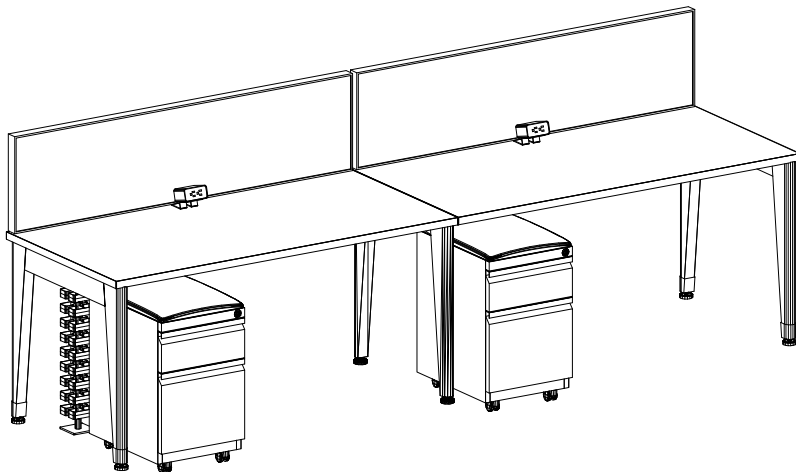

30X60 BENCHING 2-PACK

XPAND SYSTEM TYPICAL

STATION SPECIFICATIONS

- XPand System
- Reach Benching Single Stations
- 30"x60" - 4-Pack
- Fabric screens
- Desktop power duplex
- Tapered cast aluminum legs
- BF-FP mobile pedestal

3D RENDERING

FINISHES

FABRIC
Anchorage Deep Water

SURFACE & EDGE
Buka Bark

PAINT
MS

PRICING

See next page for full BOM.

$12,804.00 LIST TOTAL

$6,402.00 PRICE PER STATION

Typical pricing is for reference only.
Pricing must be confirmed via official
Price Book or Customer Service.

3D PLAN LAYOUT

2D PLAN LAYOUT