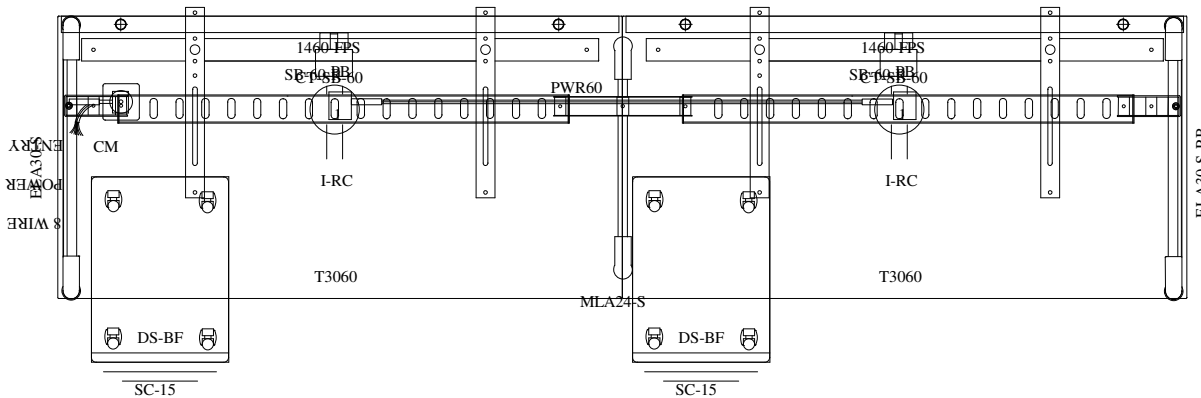

30X60 BENCHING 2-PACK

XPAND SYSTEM TYPICAL

STATION SPECIFICATIONS

- XPand System
- Reach Benching Single Stations
- 30"x60" - 4-Pack
- Fabric screens
- Desktop power duplex
- Tapered cast aluminum legs
- BF-FP mobile pedestal

\$6,402.00 PRICE PER STATION

Typical pricing is for reference only.
Pricing must be confirmed via official
Price Book or Customer Service.

3D PLAN LAYOUT

2D PLAN LAYOUT

30X60 BENCHING 2-PACK

XPAND SYSTEM TYPICAL

PRICING

Part Number	Part Description	Qty	List	Ext List
DS-BF-FP-M	Low Metal Mobile Box/File- Full Pull	2	\$1,249.00	\$2,498.00
DS-SC15	14.6"W Seat Cushion for Desking B/F Pedestal	2	\$189.00	\$378.00
XP-1460-TS-A	15" X 60" FABRIC SCREEN ASSEMBLY SQUARE EDGES	2	\$1,319.00	\$2,638.00
XP-CM-24	FLOOR ENTRY WIRE MANAGEMENT- BENCHING	1	\$235.00	\$235.00
XP-CT-SB-60	CABLE TRAY FOR SINGLE 60" BENCH	2	\$275.00	\$550.00
XP-DUPLEX-I-RC	DUPLEX / REAR CLAMP DESK MOUNT	2	\$295.00	\$590.00
XP-ELA30-R	CAST AL END LEG ASSEM SGL 30"	1	\$849.00	\$849.00
XP-ELA30-R	CAST AL END LEG ASSEM SGL 30"	1	\$849.00	\$849.00
XP-MLA24	CAST ALUM MID LEG ASSEMBLY - SINGLE	1	\$719.00	\$719.00
XP-PB-A	POWER BLOCK	2	\$105.00	\$210.00
XP-PE-8-WIRE	BASE ELECTRICAL POWER ENTRY FOUR CIRCUIT	1	\$595.00	\$595.00
XP-PWR60-A	8 WIRE POWER LINE JUMPER 60"	1	\$505.00	\$505.00
XP-SB-SINGLE-60	60" SINGLE WIDE STRETCHER BAR	2	\$439.00	\$878.00
XP-T3060	30" x 60" XPAND RECTANGULAR TOP - NO	2	\$655.00	\$1,310.00