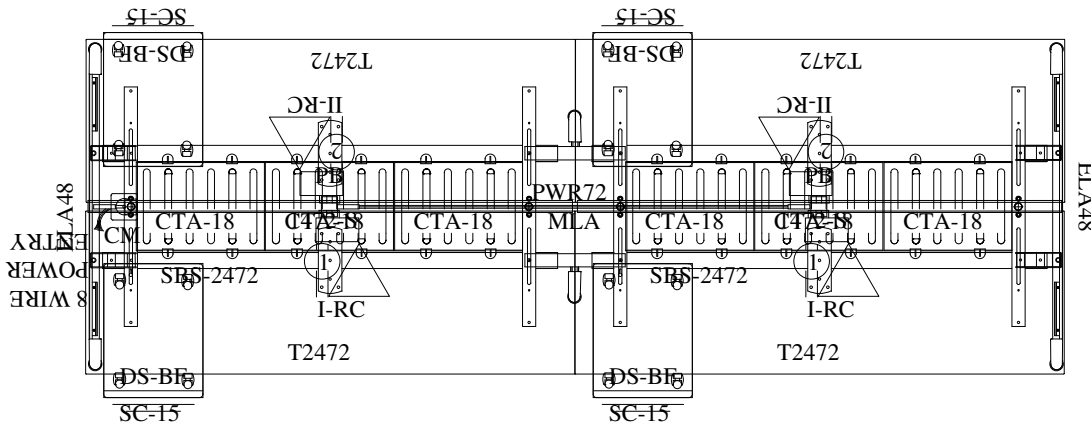

24X72 BENCHING 4-PACK

XPAND SYSTEM TYPICAL

BASE SPECIFICATIONS

- XPand System
- Reach Benching Double Stations
- 24"x72" - 4-Pack
- Fabric screen along spine
- Desktop power duplex
- Tapered cast aluminum legs
- BF-FP mobile pedestal

3D RENDERING

FINISHES

FABRIC
Anchorage Cobalt

SURFACE & EDGE
Satin Stainless

PAINT
WF

PRICING

See next page for full BOM.

\$21,654.00 LIST TOTAL

\$5,413.50 PRICE PER STATION

Typical pricing is for reference only.
Pricing must be confirmed via official
Price Book or Customer Service.

3D PLAN LAYOUT

2D PLAN LAYOUT

24X72 BENCHING 4-PACK

XPAND SYSTEM TYPICAL

PRICING

Part Number	Part Description	Qty	List	Ext List
DS-BF-FP-M	Low Metal Mobile Box/File- Full Pull	4	\$1,249.00	\$4,996.00
DS-SC15	14.6"W Seat Cushion for Desking B/F Pedestal	4	\$189.00	\$756.00
XP-1472-TS-A	15" X 72" FABRIC SCREEN ASSEMBLY SQUARE EDGES	2	\$1,395.00	\$2,790.00
XP-CM-24	FLOOR ENTRY WIRE MANAGEMENT- BENCHING	1	\$235.00	\$235.00
XP-CTA-18	CABLE TRAY 18" W/ CLIPS	6	\$109.00	\$654.00
XP-DUPLEX-I-USB-RC	DUPLEX W/USB / REAR CLAMP DESK MOUNT	2	\$769.00	\$1,538.00
XP-DUPLEX-II-USB-RC	DUPLEX W/ USB/REAR CLAMP DESK MOUNT	2	\$769.00	\$1,538.00
XP-ELA48	CAST ALUM END LEG ASSEMBLY DOUBLE 48" W	2	\$1,035.00	\$2,070.00
XP-ML-A	CAST ALUM MID LEG ASSEMBLY - DOUBLE	1	\$719.00	\$719.00
XP-PB-A	POWER BLOCK	2	\$105.00	\$210.00
XP-PE-8-WIRE	BASE ELECTRICAL POWER ENTRY FOUR CIRCUIT	1	\$595.00	\$595.00
XP-PWR72-A	8 WIRE POWER LINE JUMPER 72"	1	\$555.00	\$555.00
XP-SB-SET-2472	STRETCHER BAR SET 24"D X 72"W	2	\$1,209.00	\$2,418.00
XP-T2472	24" x 72" XPAND RECTANGULAR TOP - NO GROMMET	4	\$645.00	\$2,580.00