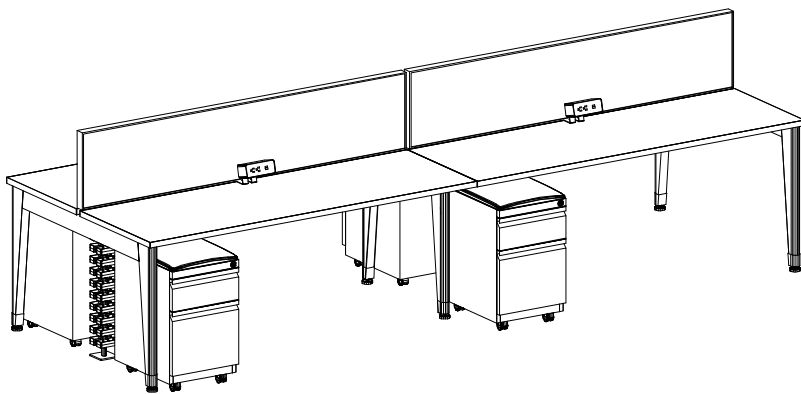

3D RENDERING