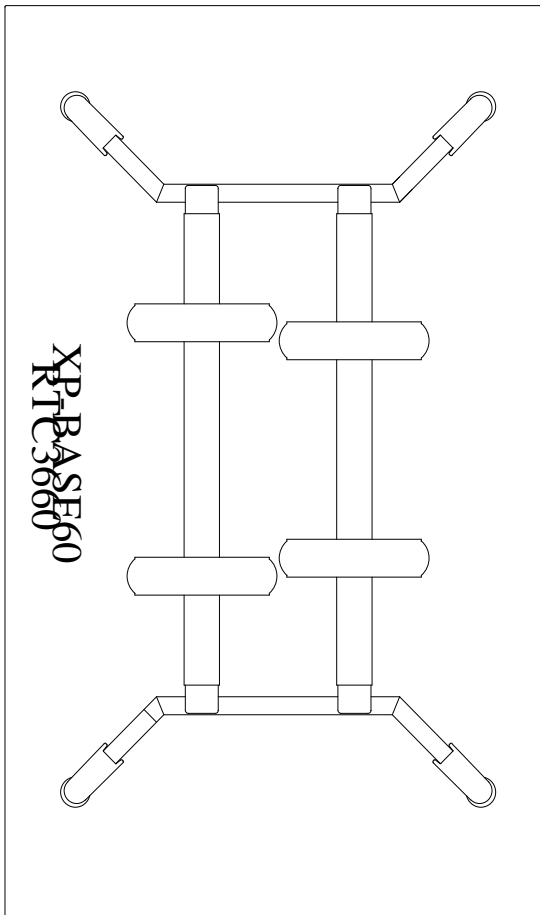

36X60 BENCHING

XPAND CONFERENCE TABLE TYPICAL

BASE SPECIFICATIONS

- XPand System
- Reach Conference Table
- 36"x60"
- Cast aluminum legs

3D RENDERING

FINISHES

SURFACE & EDGE
White Cypress

PAINT
MS

PRICING

Part Number	Part Description	Qty	List	Ext List
XP-RTC3660	36" X 60" XPAND RECT. CONF TABLE (NO LEGS OR HARDWARE)	1	\$969.00	\$969.00
XP-BASE-60	45 DEG TABLE BASE FOR 60" TOP (TOP SOLD SEP)	1	\$2,909.00	\$2,909.00

\$3,878.00 LIST TOTAL

2D PLAN LAYOUT