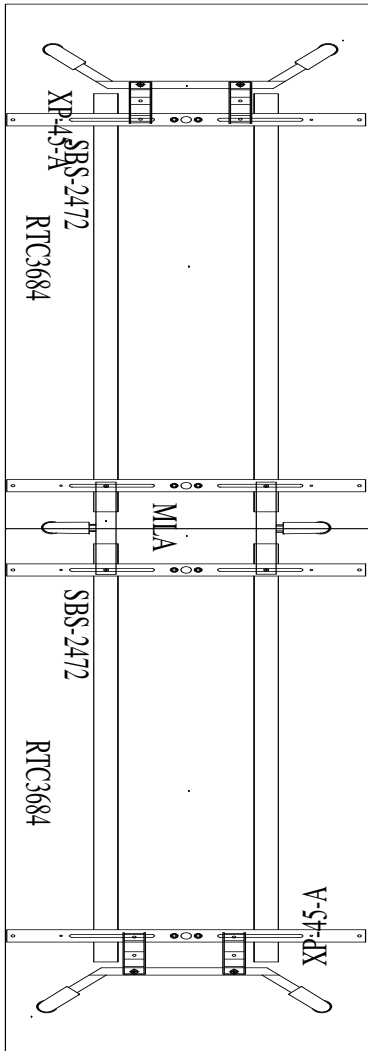

3D RENDERING

FINISHES

SURFACE & EDGE
Campania Elm

PAINT
WF

PRICING

Part Number	Part Description	Qty	List	Ext List
XP-ML-A	CAST ALUM MID LEG ASSEMBLY - DOUBLE	1	$699.00	$699.00
XP-45-A	CAST ALUM 45 DEGREE LEG ASSEMBLY	2	$655.00	$1,310.00
XP-SB-SET-2472	STRETCHER BAR SET 24" D X 84"W	2	$1,175.00	$2,350.00
XP-RTC36168	36" X 168" XPAND RECT. 2 PC TOP (No edge band in center, includes biscuits)	1	$2,709.00	$2,709.00
XP-WSSB	Work surface support bracket	8	$94.00	$752.00

$7,820.00 LIST TOTAL

2D PLAN LAYOUT