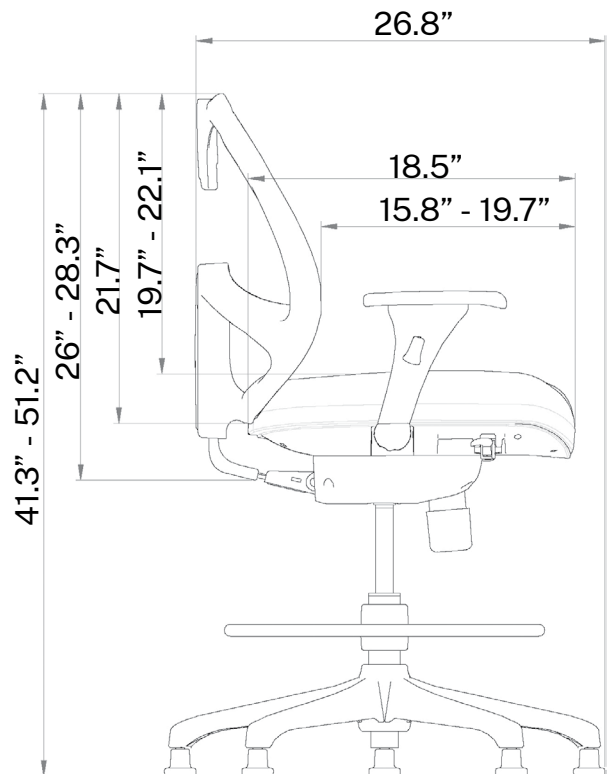

RELAX: FABRIC ERGO STOOL

OPS-B1FS-ERGO STOOL

Features

- Counter Height Task chair
- Optional headrest available
- Includes casters
- Includes glides
- Seat height adjustment
- Tilt lock and tension adjustment
- Seat slider
- Synchro tilt
- Arms adjust inward/outward
- Arms adjust upward/downward
- Ratchet back
- 275 lb weight capacity
- Swivel black base
- Gray mesh back
- Black fabric cushion seat

Optional Headrest

Model Information

SKU	HEIGHT (Inches)	OVERALL DEPTH (Inches)	ARM TO ARM WIDTH (Inches)	SEAT DEPTH (Inches)	SEAT WIDTH (Inches)	NET WEIGHT (lbs.)	WEIGHT CAPACITY (lbs.)	LIST PRICE
OPS-B1FS-ERGO STOOL	41.3 - 51.2*	26.8	26.8	20	20	52	275	\$759
OPS-HR						1.5		\$49

* Height increases by 3" with ratchet back adjustment
 * Height increases by 3" with headrest