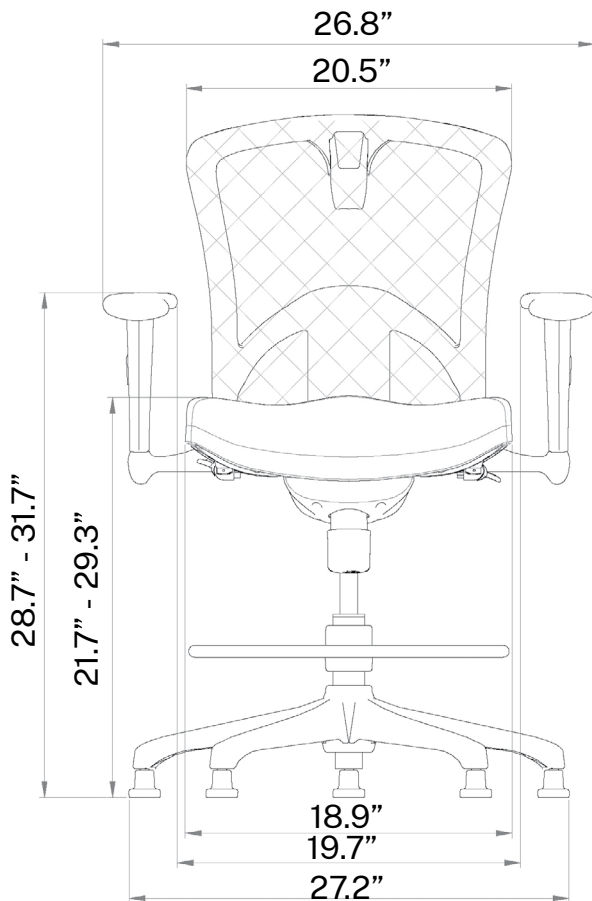

RELAX: FABRIC ERGO STOOL

OPS-B1FS-ERGO STOOL

Features

- Counter Height Task chair
- Optional headrest available
- Includes casters
- Includes glides
- Seat height adjustment
- Tilt lock and tension adjustment
- Seat slider
- Synchro tilt
- Arms adjust inward/outward
- Arms adjust upward/downward
- Ratchet back
- 275 lb weight capacity
- Swivel black base
- Gray mesh back
- Black fabric cushion seat

Optional Headrest

Model Information

SKU	HEIGHT (Inches)	OVERALL DEPTH (Inches)	ARM TO ARM WIDTH (Inches)	SEAT DEPTH (Inches)	SEAT WIDTH (Inches)	NET WEIGHT (lbs.)	WEIGHT CAPACITY (lbs.)	LIST PRICE
OPS-B1FS-ERGO STOOL	41.3 - 51.2*	26.8	26.8	20	20	52	275	\$759
OPS-HR						1.5		\$49

* Height increases by 3" with ratchet back adjustment
 * Height increases by 3" with headrest