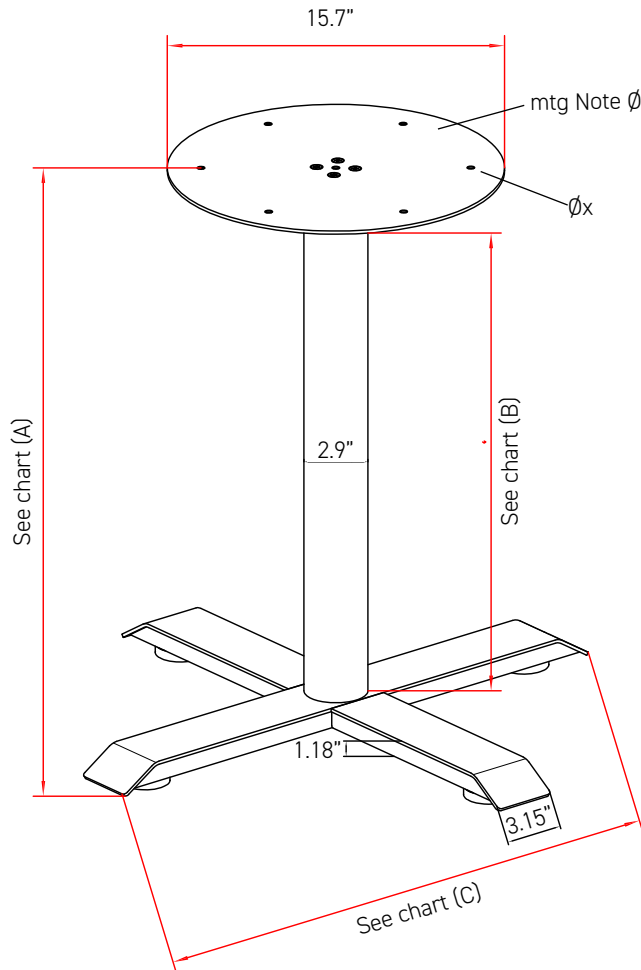

X-BASE (ANGLED FEET)

SKU: See chart

Description: X-base with angled feet for 30"-42" round or square table tops

SKU	Height (A)	Height (B)	Width (C)	Max Top Size
TB-X-2429	28.07"	26.19"	22.09"	30R / 30 x 24
TB-X-2442	41.06"	39.19"	22.09"	30R / 30 x 24
TB-X-3029	28.07"	26.19"	28.07"	36R / 36 x 36
TB-X-3042	41.06"	39.19"	28.07"	36R / 36 x 36
TB-X-3629	28.07"	26.19"	34.10"	42R / 42 x 42
TB-X-3642	41.06"	39.19"	34.10"	42R / 42 x 42