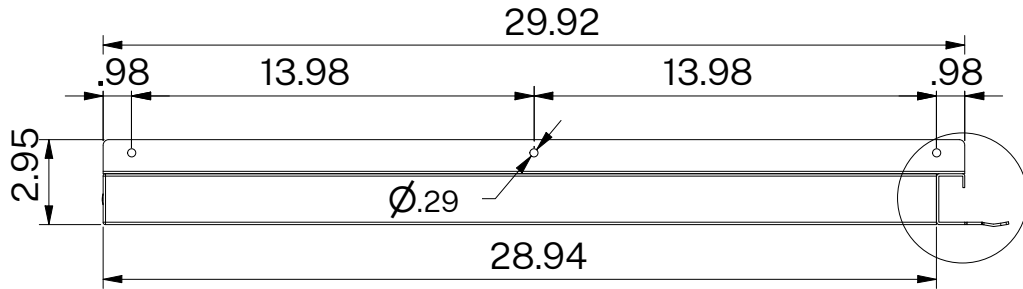

P-LEG 30" (Right)

SKU: PLEG30R

Description: P-Leg for 30D" Work Surface - RIGHT

A (0.30 : 1)