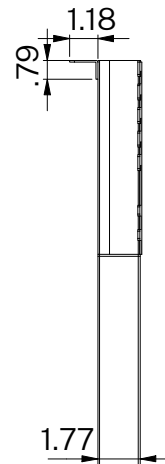

P-LEG 24" (Left)

SKU: PLEGL

Description: P-Leg for 24D" Work Surface - LEFT

A (0.30 : 1)

Adj. from flush to 1.2"