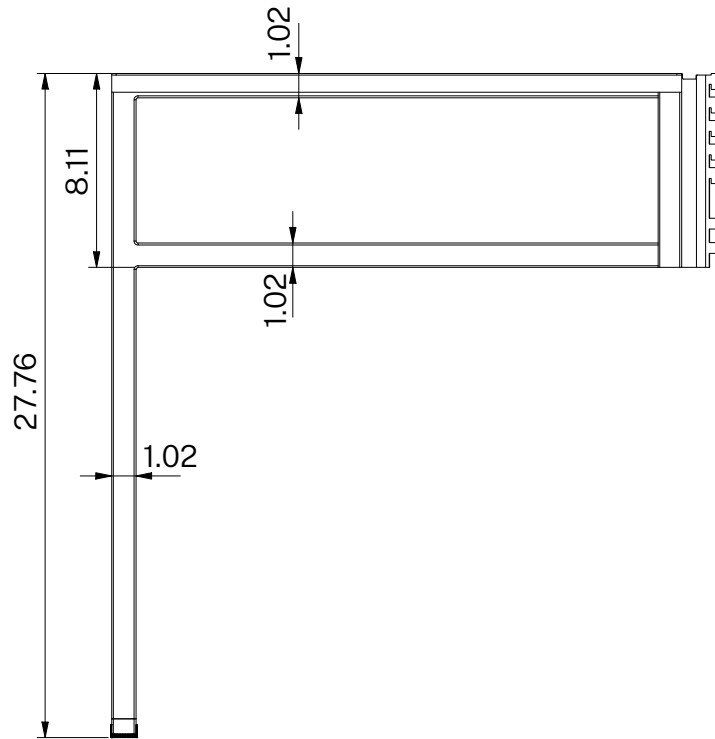

P-LEG 24" (Left)

SKU: PLEGL

Description: P-Leg for 24D" Work Surface - LEFT

A (0.30 : 1)

Adj. from flush to 1.2"