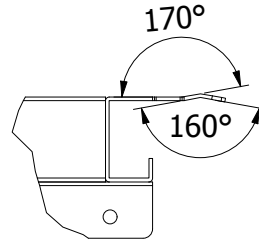

P-LEG 24" (Left)

SKU: PLEGL

Description: P-Leg for 24D" Work Surface - LEFT

A (0.30 : 1)

Adj. from flush to 1.2"