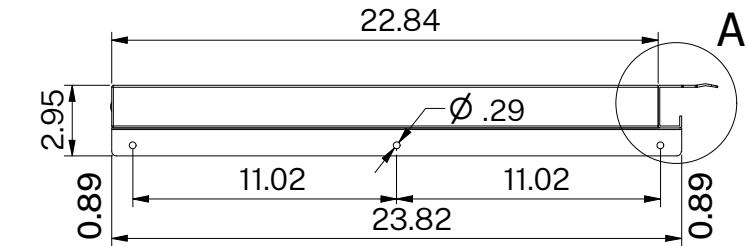

P-LEG 24" (Left)

SKU: PLEGL

Description: P-Leg for 24D" Work Surface - LEFT

A (0.30 : 1)

Adj. from flush to 1.2"