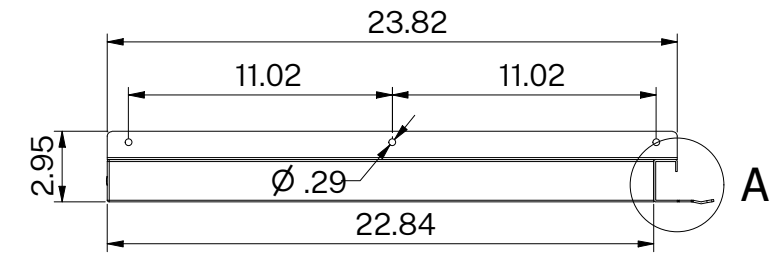

# P-LEG 24" (Right)

SKU: PLEGR

Description: P-Leg for 24D" Work Surface - RIGHT

A ( 0.30 : 1 )