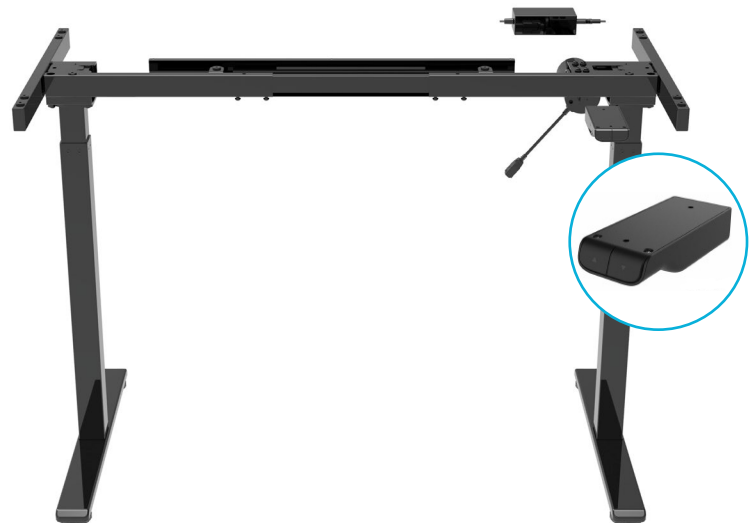

Home Office Base

T-leg Sit-Stand Table

This small profile base offers a perfect home office solution!

Finishes **BK** **WH**

Features

- Available in Black (BK) and White (WH) frame finish
- Single motor technology offers affordability
- 2-Stage column design ensures smooth and precise lifting capability
- Includes a two-button up and down keypad
- Frame features double steel tubing for maximum structural integrity
- Can accommodate tops up to 72"W (sold separately)

SKU	List Price
E-TABLE-2S-HOME-OFFICE.XX	\$1,179

Home Office Base

T-leg Sit-Stand Table

Technical Specs

Height Range: 28.1" to 48"

Max Capacity: 154 lbs

Lifting Speed: 1.0" in/sec

Power Type: 100V-240V

Decibel: <50dB

Stroke: 19.7" in