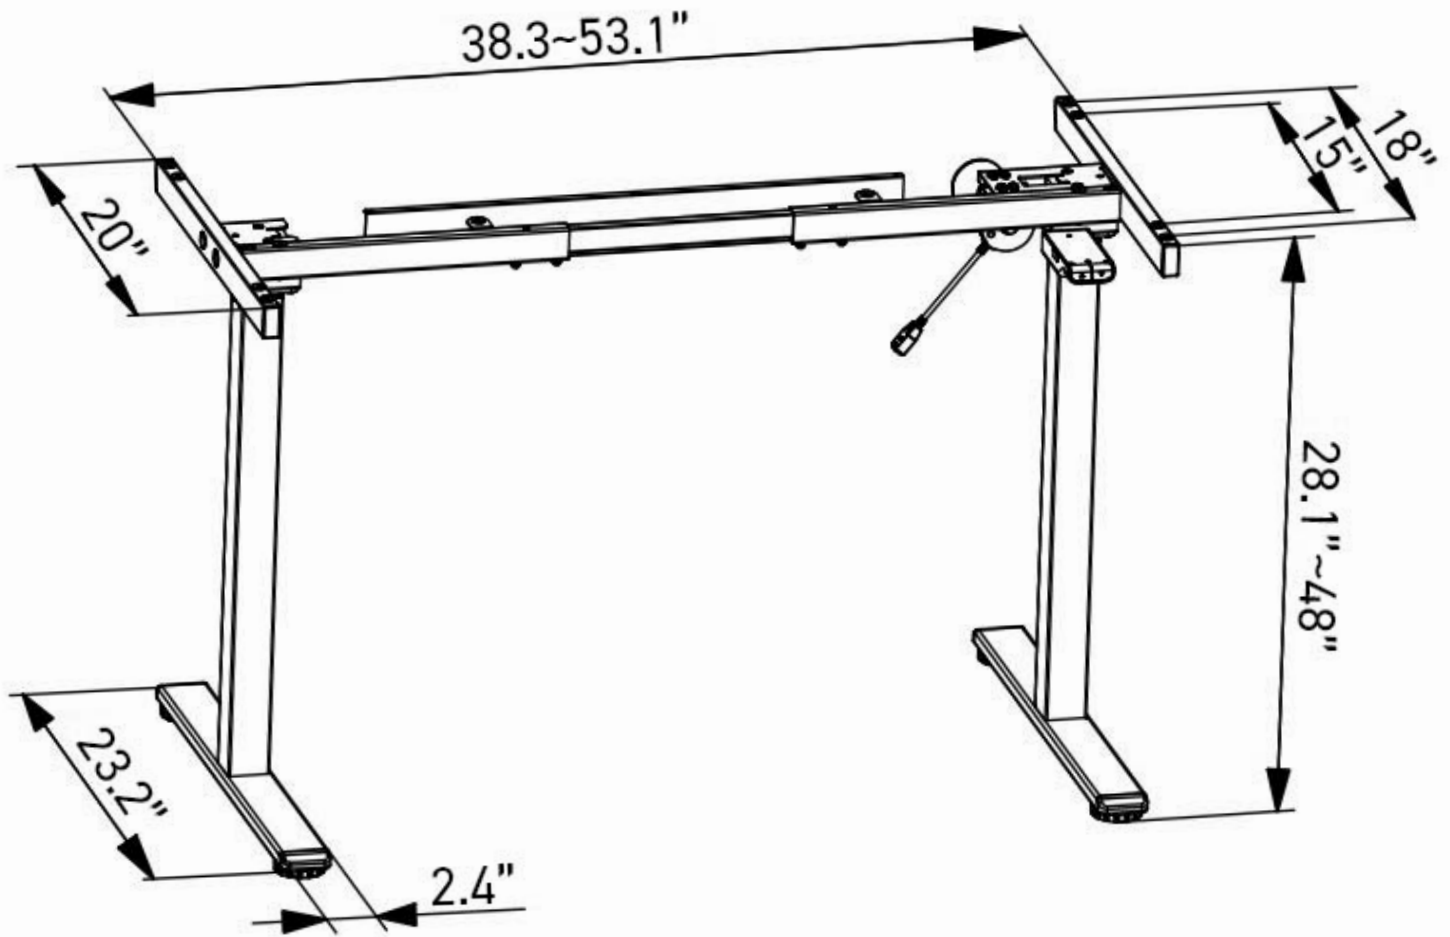

Home Office Base

T-leg Sit-Stand Table

This small profile base offers a perfect home office solution!

Finishes **BK** **WH**

Features

- Available in Black (BK) and White (WH) frame finish
- Single motor technology offers affordability
- 2-Stage column design ensures smooth and precise lifting capability
- Includes a two-button up and down keypad
- Frame features double steel tubing for maximum structural integrity
- Can accommodate tops up to 72"W (sold separately)

SKU	List Price
E-TABLE-2S-HOME-OFFICE.XX	\$1,179

Home Office Base

T-leg Sit-Stand Table

Technical Specs

Height Range: 28.1" to 48"

Max Capacity: 154 lbs

Lifting Speed: 1.0" in/sec

Power Type: 100V-240V

Decibel: <50dB

Stroke: 19.7" in