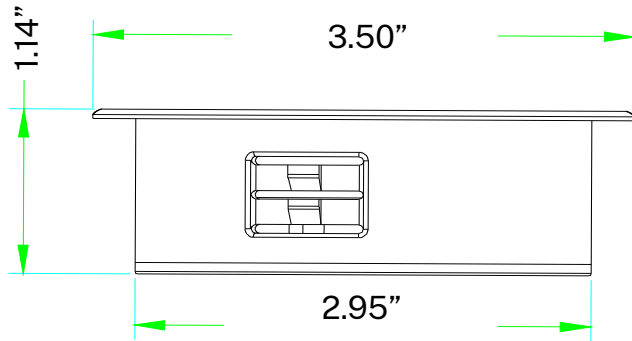

Qi Compatible Wireless Device Charger

WIRELESS DEVICE CHARGER

SPECIFICATIONS

Features

- Input rating: DC 5V 2A (UL listed power adapter, AC 100-240V input with 8' cord)
- Max output rating: 5W
- Charging distance: 2-8 mm
- Qi standard: 1.2