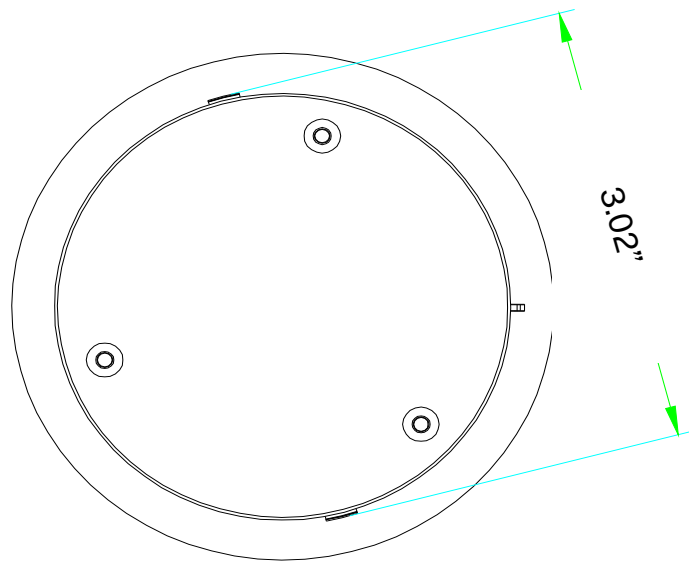

Qi Compatible Wireless Device Charger

WIRELESS DEVICE CHARGER

SPECIFICATIONS

Features

- Input rating: DC 5V 2A (UL listed power adapter, AC 100-240V input with 8' cord)
- Max output rating: 5W
- Charging distance: 2-8 mm
- Qi standard: 1.2