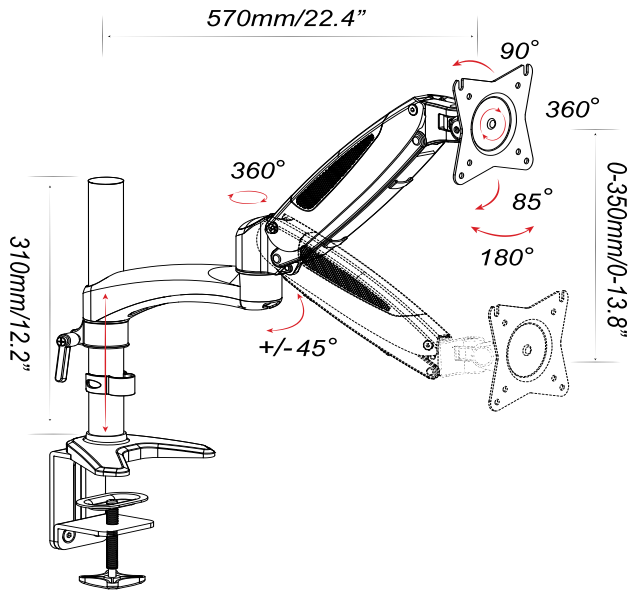

BUDGET MONITOR ARMS

SPECIFICATIONS

OPS-101-BUDGET