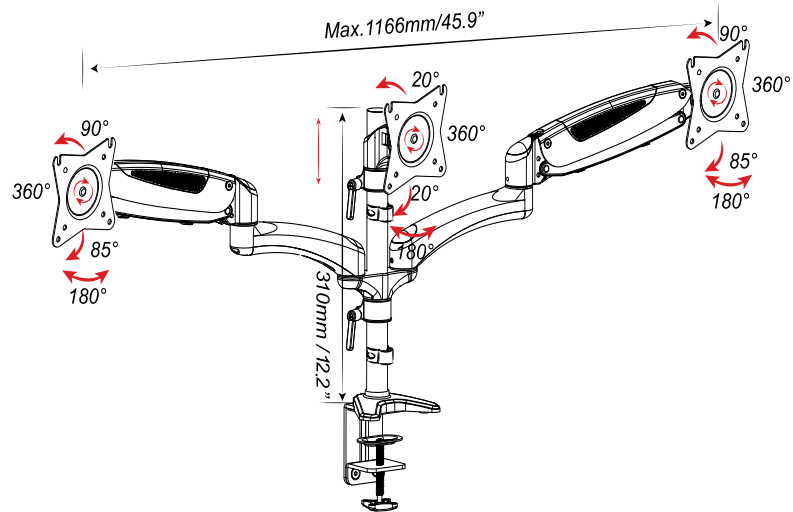

OPS-301-BUDGET