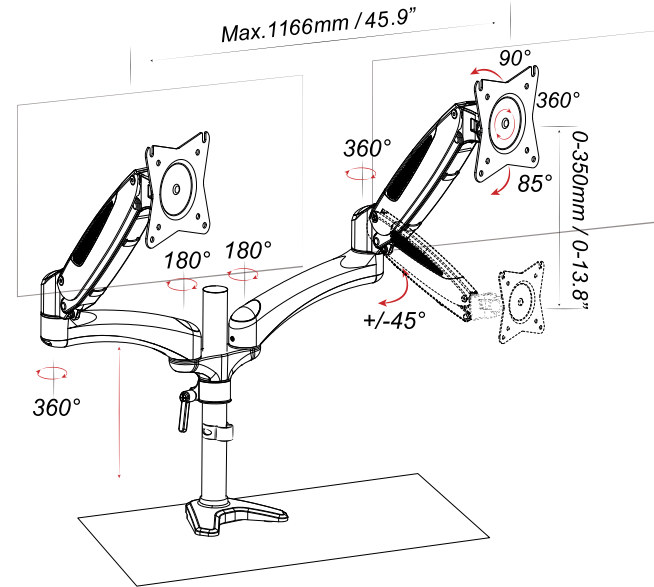

OPS-201-BUDGET