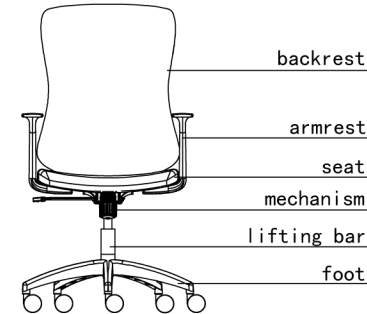

Cautions

Safety Precautions

Thank you very much to choose our service, and pls carefully read this instruction before using.

Product Introduction

Introduction

Item: OPS-ALIEN.0L OPS-ALIEN.BLK
Name: Office Chair
Size: 615W*585D*975H, Seat height: 420mm
Standard: ANSI/BIFMA X5.1-2017 test