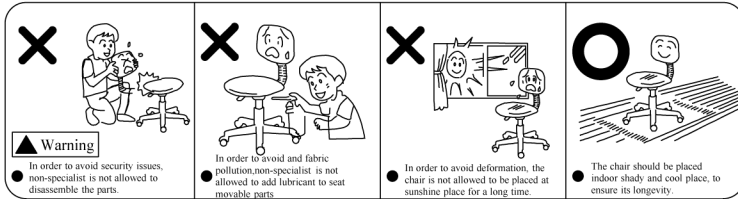

Introduction

This introduction is for the guidance in the process of installation. Please carefully read the introduction before using, and give the correct maintenance to the furniture.

Cleaning Notes:

Cautions

Safety Precautions

Thank you very much to choose our service, and pls carefully read this instruction before using.

Product Introduction

Introduction

Item: OPS-ALIEN.0L OPS-ALIEN.BLK
Name: Office Chair
Size: 615W*585D*975H, Seat height: 420mm
Standard: ANSI/BIFMA X5.1-2017 test