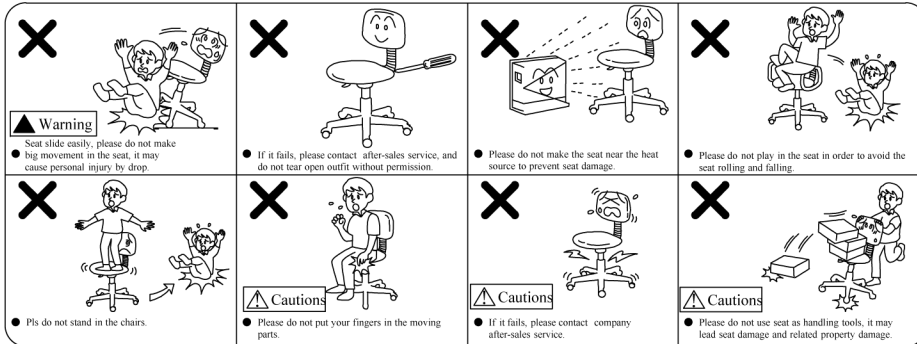

Introduction

This introduction is for the guidance in the process of installation. Please carefully read the introduction before using, and give the correct maintenance to the furniture.

Cleaning Notes:

Cautions

Safety Precautions

Thank you very much to choose our service, and pls carefully read this instruction before using.

Product Introduction

Introduction

Item: OPS-ALIEN.0L OPS-ALIEN.BLK
Name: Office Chair
Size: 615W*585D*975H, Seat height: 420mm
Standard: ANSI/BIFMA X5.1-2017 test