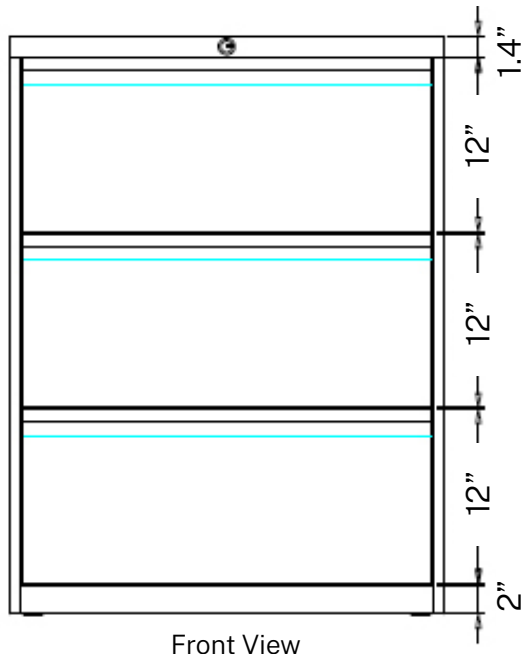

STORAGE SPECIFICATIONS

3 DRAWER FULL PULL LATERAL FILE (30"W)

SKU: LF3-30-FP

DESCRIPTION: 3 DRAWER FULL PULL LATERAL FILE (30"W)

FEATURES

- Three Step Steel Ball Bearing Suspension
- Powder Coating: 40u~80u
- Thickness: 22 Gauge
- Weight Limit 165.3 lbs per drawer