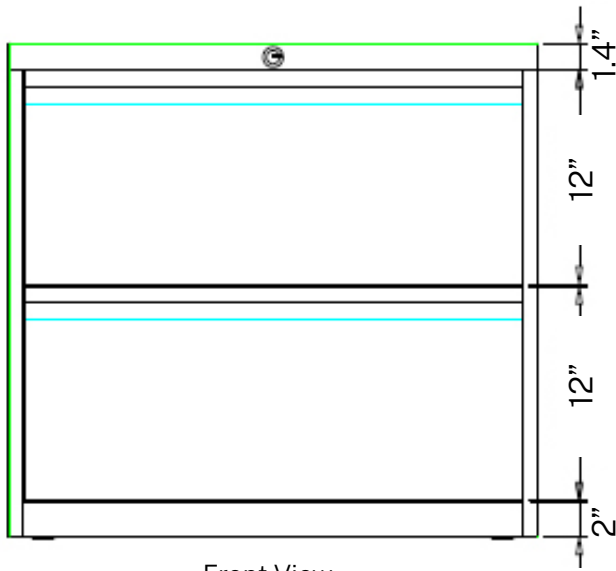

STORAGE SPECIFICATIONS

2 DRAWER SQUARE PULL LATERAL FILE (30" W)

SKU: LF2-30-SP

DESCRIPTION: 2 DRAWER SQUARE PULL LATERAL FILE (30"W)

FEATURES

- Heavy Gauge Steel Structure
- Three Step Ball Bearing Suspension
- Anti-tilt Counterweight
- Removable Lock Core
- Powder Coating: 40u-80u
- Weight: 92.59 lb.

Front View

Top View

Side View

STORAGE SPECIFICATIONS

2 DRAWER FULL PULL LATERAL FILE (30"W)

SKU: LF2-30-FP

DESCRIPTION: 2 DRAWER FULL PULL LATERAL FILE (30"W)

FEATURES

- Three Step Steel Ball Bearing Suspension
- Powder Coating: 40u~80u
- Thickness: 22 Gauge
- Weight limit 165.3 lbs per drawer

Front View

Top View

Side View

STORAGE SPECIFICATIONS

2 DRAWER FULL PULL LATERAL FILE (36" W)

Top View

Side View