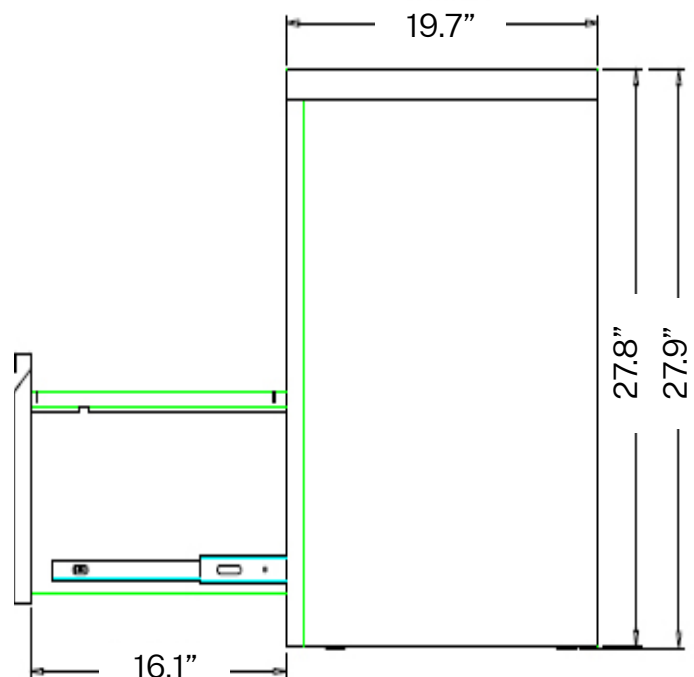

STORAGE SPECIFICATIONS

2 DRAWER SQUARE PULL LATERAL FILE (30" W)

SKU: LF2-30-SP

DESCRIPTION: 2 DRAWER SQUARE PULL LATERAL FILE (30"W)

FEATURES

- Heavy Gauge Steel Structure
- Three Step Ball Bearing Suspension
- Anti-tilt Counterweight
- Removable Lock Core
- Powder Coating: 40u-80u
- Weight: 92.59 lb.

Front View

Top View

Side View

STORAGE SPECIFICATIONS

2 DRAWER FULL PULL LATERAL FILE (30"W)

SKU: LF2-30-FP

DESCRIPTION: 2 DRAWER FULL PULL LATERAL FILE (30"W)

FEATURES

2 DRAWER FULL PULL LATERAL FILE (42" W)

SKU: LF2-42-FP

DESCRIPTION: 2 DRAWER FULL PULL LATERAL FILE (42"W)

FEATURES

- Three Step Steel Ball Bearing Suspension
- Powder Coating: 40u-80u
- Thickness: 22 Gauge
- Weight Limit 165.3 lbs per drawer

Front View

Top View

Side View

STORAGE SPECIFICATIONS

3 DRAWER FULL PULL LATERAL FILE (30"W)

SKU: LF3-30-FP

DESCRIPTION: 3 DRAWER FULL PULL LATERAL FILE (30"W)

FEATURES