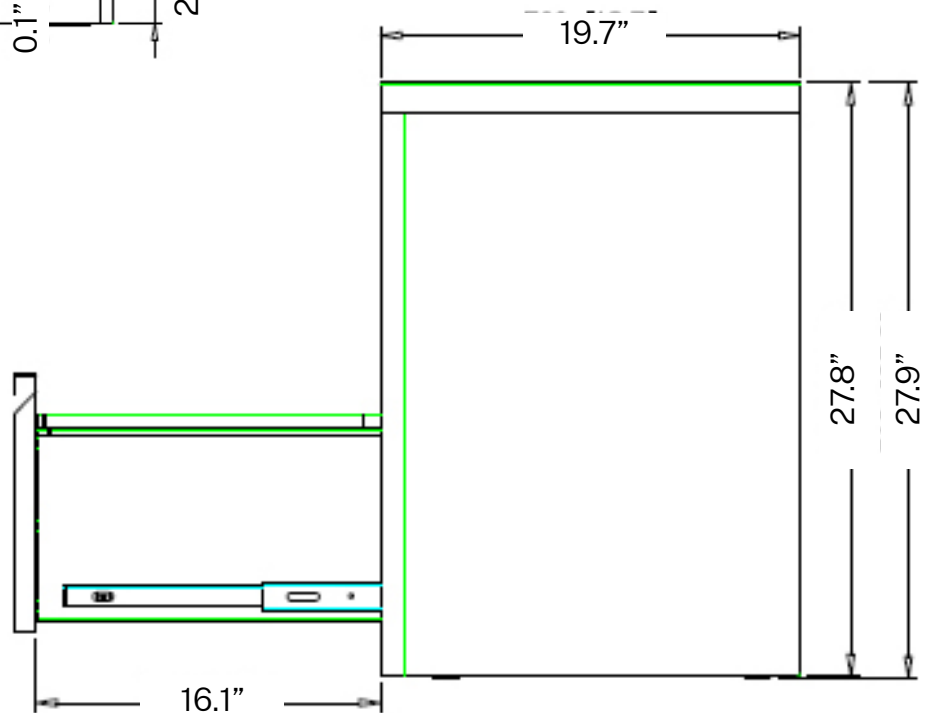

STORAGE SPECIFICATIONS

2 DRAWER SQUARE PULL LATERAL FILE (30" W)

SKU: LF2-30-SP

DESCRIPTION: 2 DRAWER SQUARE PULL LATERAL FILE (30"W)

FEATURES

- Heavy Gauge Steel Structure
- Three Step Ball Bearing Suspension
- Anti-tilt Counterweight
- Removable Lock Core
- Powder Coating: 40u-80u
- Weight: 92.59 lb.

Front View

Top View

Side View

STORAGE SPECIFICATIONS

2 DRAWER FULL PULL LATERAL FILE (30"W)

SKU: LF2-30-FP

DESCRIPTION: 2 DRAWER FULL PULL LATERAL FILE (30"W)

FEATURES

- Three Step Steel Ball Bearing Suspension
- Powder Coating: 40u~80u
- Thickness: 22 Gauge
- Weight limit 165.3 lbs per drawer

Front View

Top View

Side View

STORAGE SPECIFICATIONS

2 DRAWER FULL PULL LATERAL FILE (36" W)

SKU: LF2-36-FP

DESCRIPTION: 2 DRAWER FULL PULL LATERAL FILE (36"W)

FEATURES

- Three Step Steel Ball Bearing Suspension
- Powder Coating: 40u~80u
- Thickness: 22 Gauge
- Weight Limit 165.3 lbs per drawer

STORAGE SPECIFICATIONS