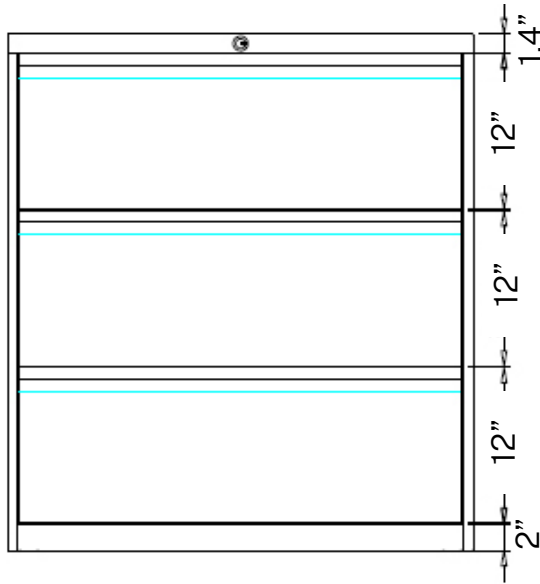

Front View

Top View

Side View

STORAGE SPECIFICATIONS

3 DRAWER FULL PULL LATERAL FILE (30"W)

SKU: LF3-30-FP

DESCRIPTION: 3 DRAWER FULL PULL LATERAL FILE (30"W)

FEATURES

- Three Step Steel Ball Bearing Suspension
- Powder Coating: 40u~80u
- Thickness: 22 Gauge
- Weight Limit 165.3 lbs per drawer

STORAGE SPECIFICATIONS

3 DRAWER FULL PULL LATERAL (36"W)

SKU: LF3-36-FP

DESCRIPTION: 3 DRAWER FULL PULL LATERAL (36"W)

FEATURES

- Three Step Steel Ball Bearing Suspension
- Powder Coating: 40u~80u
- Thickness: 22 Gauge
- Weight Limit 165.3 lbs per drawer

Front View

Top View

Side View

STORAGE SPECIFICATIONS

3 DRAWER FULL PULL LATERAL FILE (42"W)

Top View

Side View