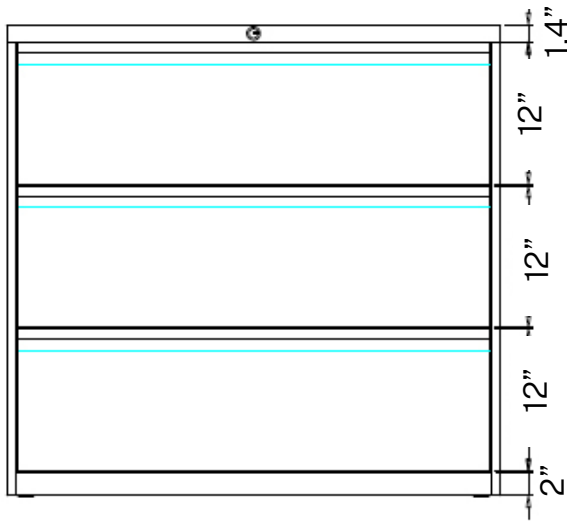

STORAGE SPECIFICATIONS

3 DRAWER FULL PULL LATERAL FILE (42"W)

SKU:LF3-42-FP

DESCRIPTION: 3 DRAWER FULL PULL LATERAL FILE (42"W)

FEATURES

- Three Step Steel Ball Bearing Suspension
- Powder Coating: 40u~80u
- Thickness: 22 Gauge
- Weight Limit 165.3 lbs per drawer

Front View