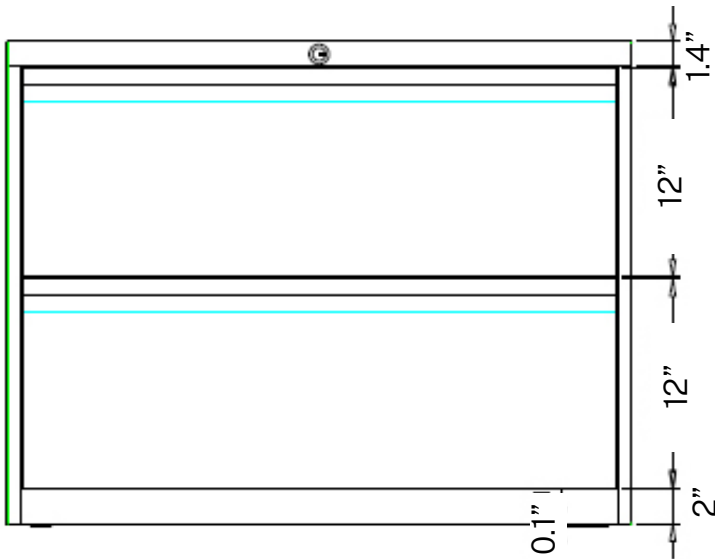

STORAGE SPECIFICATIONS

2 DRAWER SQUARE PULL LATERAL FILE (30" W)

SKU: LF2-30-SP

DESCRIPTION: 2 DRAWER SQUARE PULL LATERAL FILE (30"W)

FEATURES

- Heavy Gauge Steel Structure
- Three Step Ball Bearing Suspension
- Anti-tilt Counterweight
- Removable Lock Core
- Powder Coating: 40u-80u
- Weight: 92.59 lb.

Front View

Top View

Side View

STORAGE SPECIFICATIONS

2 DRAWER FULL PULL LATERAL FILE (30"W)

SKU: LF2-30-FP

DESCRIPTION: 2 DRAWER FULL PULL LATERAL FILE (30"W)

FEATURES

- Three Step Steel Ball Bearing Suspension
- Powder Coating: 40u~80u
- Thickness: 22 Gauge
- Weight limit 165.3 lbs per drawer

Front View

Top View

Side View

STORAGE SPECIFICATIONS

2 DRAWER FULL PULL LATERAL FILE (36" W)

SKU: LF2-36-FP

DESCRIPTION: 2 DRAWER FULL PULL LATERAL FILE (36"W)

FEATURES

- Three Step Steel Ball Bearing Suspension
- Powder Coating: 40u~80u
- Thickness: 22 Gauge
- Weight Limit 165.3 lbs per drawer

STORAGE SPECIFICATIONS