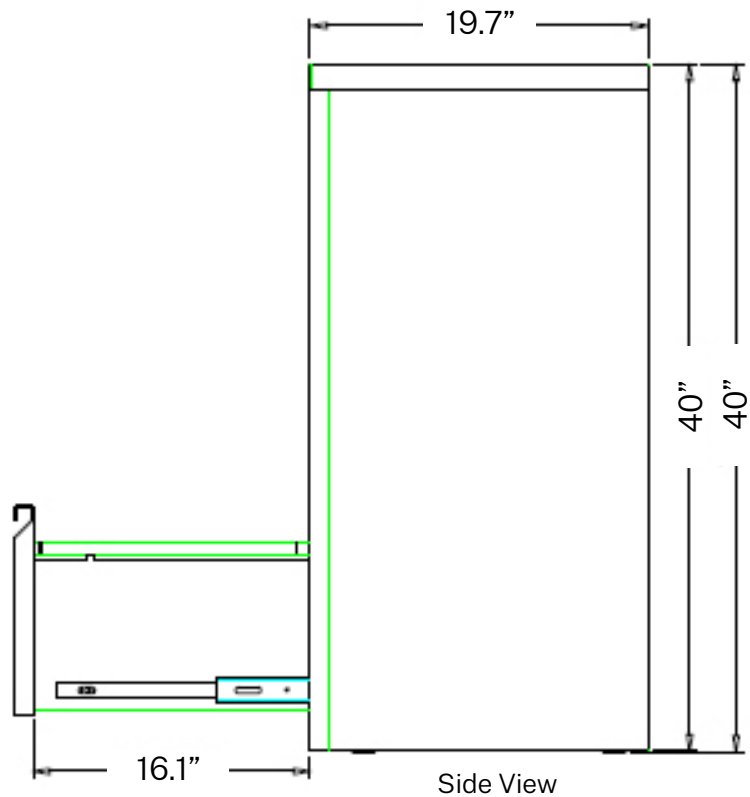

STORAGE SPECIFICATIONS

2 DRAWER SQUARE PULL LATERAL FILE (30" W)

SKU: LF2-30-SP

DESCRIPTION: 2 DRAWER SQUARE PULL LATERAL FILE (30"W)

FEATURES

- Heavy Gauge Steel Structure
- Three Step Ball Bearing Suspension
- Anti-tilt Counterweight
- Removable Lock Core
- Powder Coating: 40u-80u
- Weight: 92.59 lb.

Front View

Top View

Side View

STORAGE SPECIFICATIONS

3 DRAWER FULL PULL LATERAL FILE (30"W)

SKU: LF3-30-FP

DESCRIPTION: 3 DRAWER FULL PULL LATERAL FILE (30"W)

FEATURES

- Three Step Steel Ball Bearing Suspension
- Powder Coating: 40u~80u
- Thickness: 22 Gauge
- Weight Limit 165.3 lbs per drawer

STORAGE SPECIFICATIONS

3 DRAWER FULL PULL LATERAL (36"W)

SKU: LF3-36-FP

DESCRIPTION: 3 DRAWER FULL PULL LATERAL (36"W)

Top View

Side View