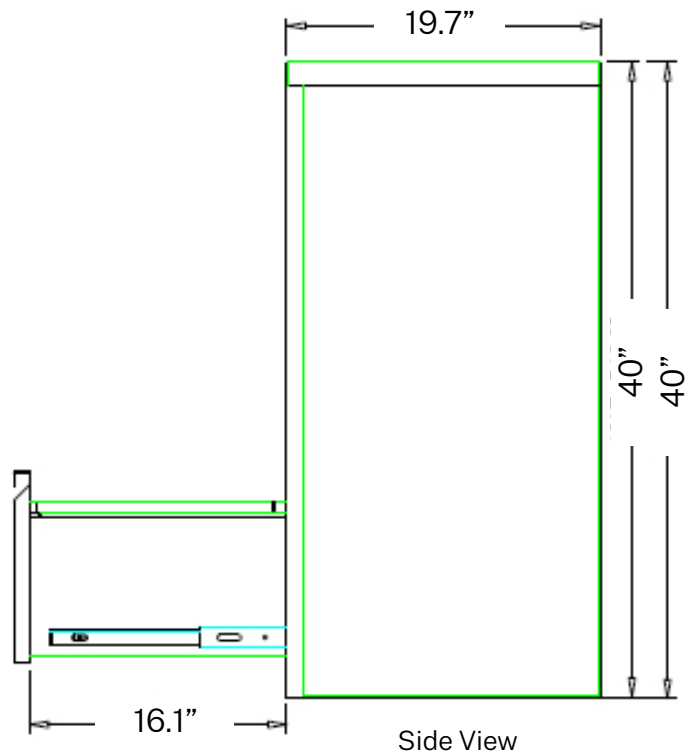

Front View

Top View

Side View

STORAGE SPECIFICATIONS

3 DRAWER FULL PULL LATERAL FILE (30"W)

SKU: LF3-30-FP

DESCRIPTION: 3 DRAWER FULL PULL LATERAL FILE (30"W)

FEATURES

FEATURES

- Three Step Steel Ball Bearing Suspension
- Powder Coating: 40u~80u
- Thickness: 22 Gauge
- Weight Limit 165.3 lbs per drawer

Front View

Top View

Side View

STORAGE SPECIFICATIONS

3 DRAWER FULL PULL LATERAL FILE (42"W)

SKU:LF3-42-FP

DESCRIPTION: 3 DRAWER FULL PULL LATERAL FILE (42"W)

FEATURES

- Three Step Steel Ball Bearing Suspension
- Powder Coating: 40u~80u
- Thickness: 22 Gauge
- Weight Limit 165.3 lbs per drawer

Front View

Top View

Side View