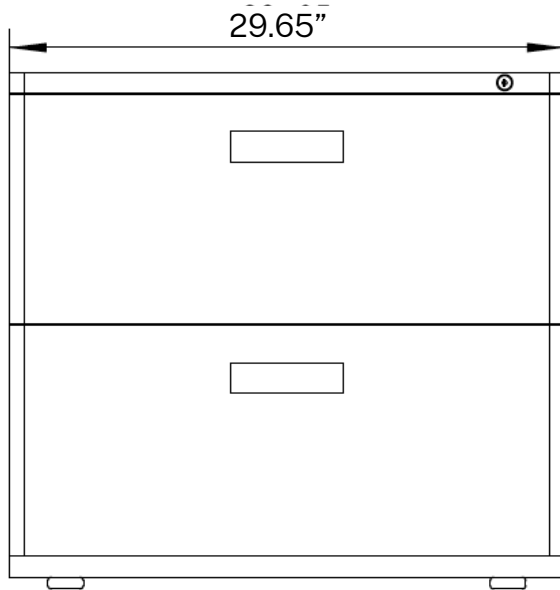

STORAGE SPECIFICATIONS

2 DRAWER SQUARE PULL LATERAL FILE (30" W)

SKU: LF2-30-SP

DESCRIPTION: 2 DRAWER SQUARE PULL LATERAL FILE (30"W)

FEATURES

- Heavy Gauge Steel Structure
- Three Step Ball Bearing Suspension
- Anti-tilt Counterweight
- Removable Lock Core
- Powder Coating: 40u-80u
- Weight: 92.59 lb.

Front View

Top View

Side View

STORAGE SPECIFICATIONS

2 DRAWER FULL PULL LATERAL FILE (30"W)

SKU: LF2-30-FP

DESCRIPTION: 2 DRAWER FULL PULL LATERAL FILE (30"W)

FEATURES

- Three Step Steel Ball Bearing Suspension
- Powder Coating: 40u~80u
- Thickness: 22 Gauge
- Weight limit 165.3 lbs per drawer

Front View

Top View

Side View

STORAGE SPECIFICATIONS

2 DRAWER FULL PULL LATERAL FILE (36" W)

Front View

Top View

Side View

STORAGE SPECIFICATIONS

3 DRAWER FULL PULL LATERAL FILE (30"W)

SKU: LF3-30-FP

DESCRIPTION: 3 DRAWER FULL PULL LATERAL FILE (30"W)

FEATURES