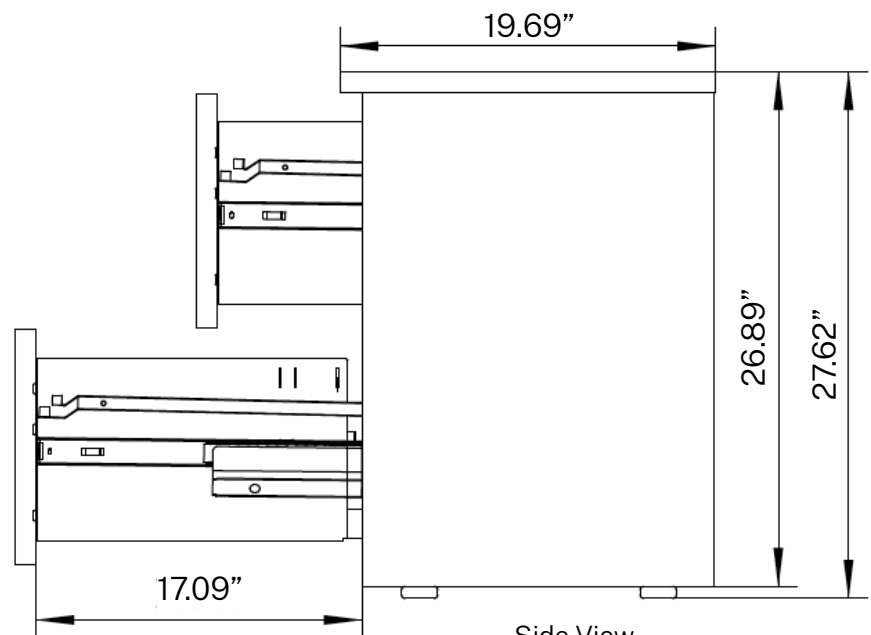

STORAGE SPECIFICATIONS

2 DRAWER SQUARE PULL LATERAL FILE (30" W)

SKU: LF2-30-SP

DESCRIPTION: 2 DRAWER SQUARE PULL LATERAL FILE (30"W)

FEATURES

- Heavy Gauge Steel Structure
- Three Step Ball Bearing Suspension
- Anti-tilt Counterweight
- Removable Lock Core
- Powder Coating: 40u-80u
- Weight: 92.59 lb.

Front View

Top View

Side View

STORAGE SPECIFICATIONS

2 DRAWER FULL PULL LATERAL FILE (30"W)

SKU: LF2-30-FP

DESCRIPTION: 2 DRAWER FULL PULL LATERAL FILE (30"W)

FEATURES

- Three Step Steel Ball Bearing Suspension
- Powder Coating: 40u~80u
- Thickness: 22 Gauge
- Weight limit 165.3 lbs per drawer

Front View

Top View

Side View

STORAGE SPECIFICATIONS

2 DRAWER FULL PULL LATERAL FILE (36" W)

Front View

Top View

Side View

STORAGE SPECIFICATIONS

3 DRAWER FULL PULL LATERAL FILE (30"W)

SKU: LF3-30-FP

DESCRIPTION: 3 DRAWER FULL PULL LATERAL FILE (30"W)

FEATURES