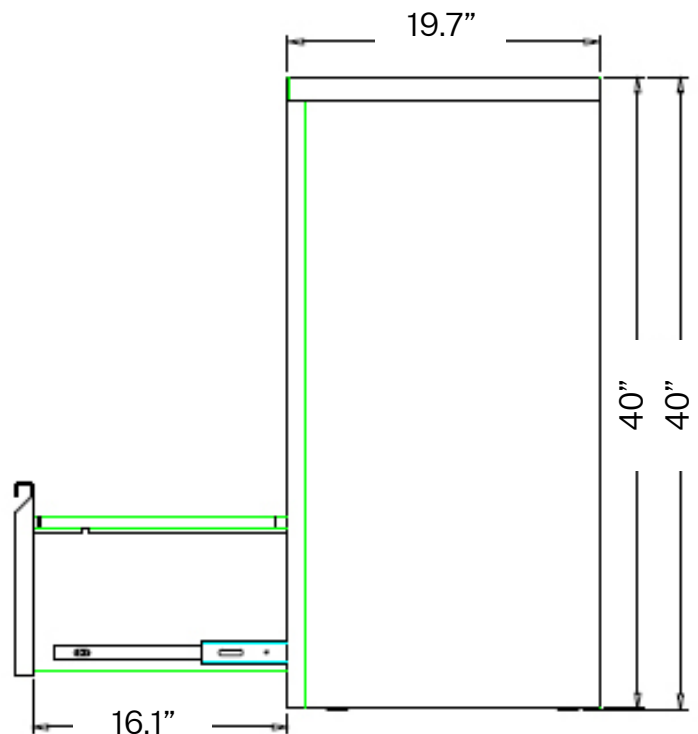

Front View

Top View

Side View

STORAGE SPECIFICATIONS

3 DRAWER FULL PULL LATERAL FILE (30"W)

SKU: LF3-30-FP

DESCRIPTION: 3 DRAWER FULL PULL LATERAL FILE (30"W)

FEATURES

FEATURES

- Three Step Steel Ball Bearing Suspension
- Powder Coating: 40u~80u
- Thickness: 22 Gauge
- Weight Limit 165.3 lbs per drawer

Front View

Top View

Side View

STORAGE SPECIFICATIONS

3 DRAWER FULL PULL LATERAL FILE (42"W)

SKU:LF3-42-FP

DESCRIPTION: 3 DRAWER FULL PULL LATERAL FILE (42"W)

FEATURES

- Three Step Steel Ball Bearing Suspension
- Powder Coating: 40u~80u
- Thickness: 22 Gauge
- Weight Limit 165.3 lbs per drawer

Front View

Top View

Side View