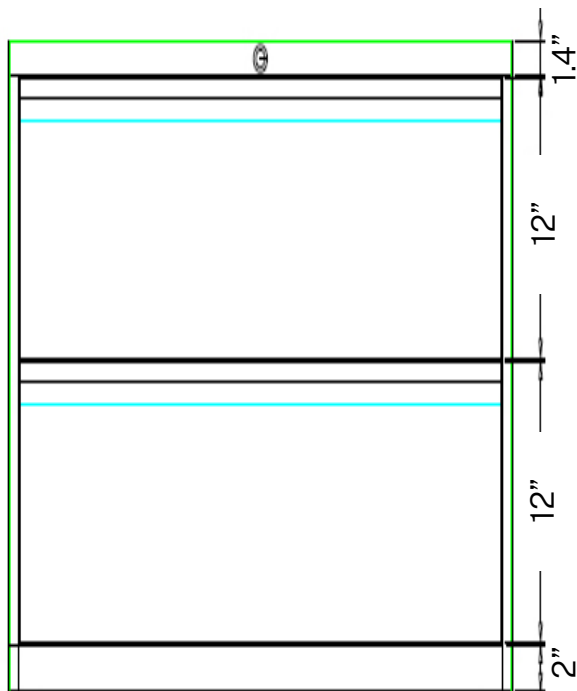

STORAGE SPECIFICATIONS

2 DRAWER SQUARE PULL LATERAL FILE (30" W)

SKU: LF2-30-SP

DESCRIPTION: 2 DRAWER SQUARE PULL LATERAL FILE (30"W)

FEATURES

- Heavy Gauge Steel Structure
- Three Step Ball Bearing Suspension
- Anti-tilt Counterweight
- Removable Lock Core
- Powder Coating: 40u-80u
- Weight: 92.59 lb.

Front View

Top View

Side View

STORAGE SPECIFICATIONS

2 DRAWER FULL PULL LATERAL FILE (30"W)

SKU: LF2-30-FP

DESCRIPTION: 2 DRAWER FULL PULL LATERAL FILE (30"W)

FEATURES

SKU: LF2-36-FP

DESCRIPTION: 2 DRAWER FULL PULL LATERAL FILE (36"W)

FEATURES

- Three Step Steel Ball Bearing Suspension
- Powder Coating: 40u~80u
- Thickness: 22 Gauge
- Weight Limit 165.3 lbs per drawer

STORAGE SPECIFICATIONS

2 DRAWER FULL PULL LATERAL FILE (42" W)

SKU: LF2-42-FP

DESCRIPTION: 2 DRAWER FULL PULL LATERAL FILE (42"W)

FEATURES

- Three Step Steel Ball Bearing Suspension
- Powder Coating: 40u-80u
- Thickness: 22 Gauge
- Weight Limit 165.3 lbs per drawer