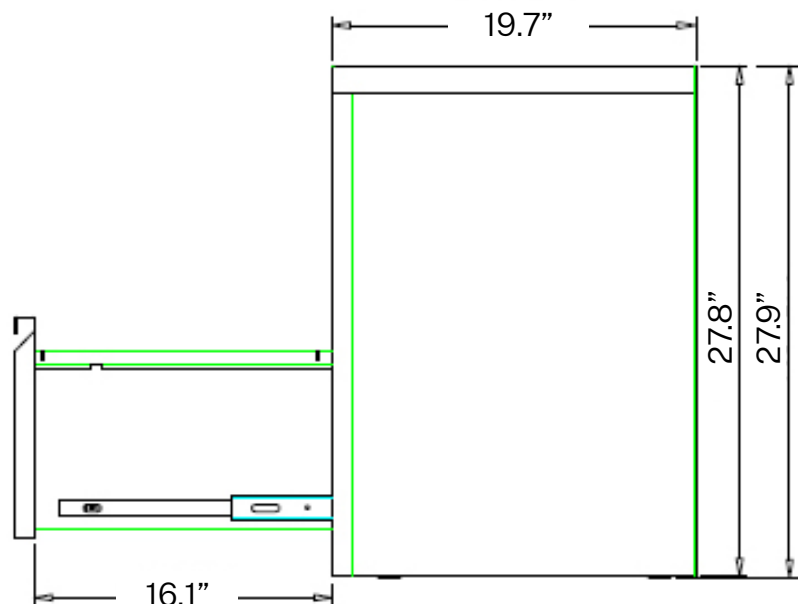

STORAGE SPECIFICATIONS

2 DRAWER SQUARE PULL LATERAL FILE (30" W)

SKU: LF2-30-SP

DESCRIPTION: 2 DRAWER SQUARE PULL LATERAL FILE (30"W)

FEATURES

- Heavy Gauge Steel Structure
- Three Step Ball Bearing Suspension
- Anti-tilt Counterweight
- Removable Lock Core
- Powder Coating: 40u-80u
- Weight: 92.59 lb.

Front View

Top View

Side View

STORAGE SPECIFICATIONS

2 DRAWER FULL PULL LATERAL FILE (30"W)

SKU: LF2-30-FP

DESCRIPTION: 2 DRAWER FULL PULL LATERAL FILE (30"W)

FEATURES

- Three Step Steel Ball Bearing Suspension
- Powder Coating: 40u~80u
- Thickness: 22 Gauge
- Weight limit 165.3 lbs per drawer

Front View

Top View

Side View

STORAGE SPECIFICATIONS

2 DRAWER FULL PULL LATERAL FILE (36" W)

SKU: LF2-36-FP

DESCRIPTION: 2 DRAWER FULL PULL LATERAL FILE (36"W)

FEATURES

- Three Step Steel Ball Bearing Suspension
- Powder Coating: 40u~80u
- Thickness: 22 Gauge
- Weight Limit 165.3 lbs per drawer

STORAGE SPECIFICATIONS