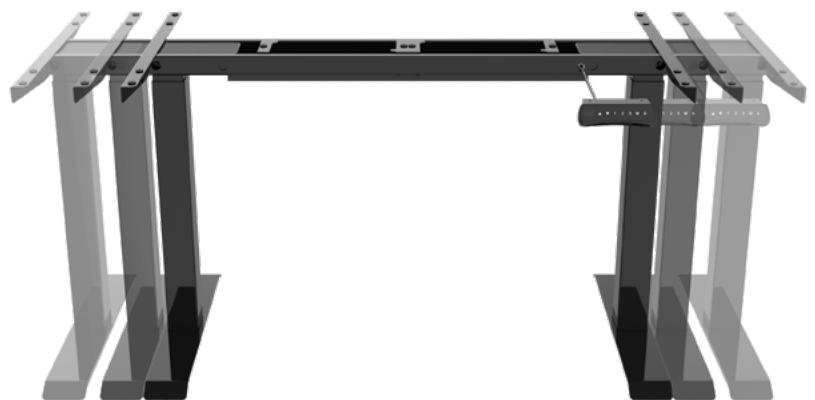

2-STAGE STRAIGHT BASE

NEW T-LEG SIT STAND TABLE

Our most affordable straight base with anti-collision technology and reminder features!

FINISHES **BU** **MS**

FEATURES

- Available in BU and MS finishes
- Keypad w/ 3 customizable heights
- Alert function to remind when to stand
- Anti-collision technology
- Easy assembly with fold-out T-Legs
- Can accommodate tops from 42" to 84" W (sold separately)

SKU

E-TABLE-2S-T-LEG.XX

FOLD OUT LEG DESIGN

Easy to assemble with fold out pre-installed legs.

ADJUSTABLE FRAME

Designed to accommodate the perfect width top for your office.

WIRE TRAY INCLUDED

KEYPAD WITH STANDING REMINDERS

The keypad is designed to include three programmable heights, anti-collision technology, and a new reminder function to help you stay on track with your sitting and standing goals.

2-STAGE STRAIGHT BASE

NEW T-LEG SIT STAND TABLE

TECHNICAL SPECS

Height Range: 27.2" to 46.5"

Max Capacity: 220.5 lbs per leg

Lifting Speed: 1.26 in/sec

TOP SIZES

42 WIDE	48 WIDE	60 WIDE	66 WIDE	72 WIDE	78 WIDE	84 WIDE
24 DEPTH	24 DEPTH	24 DEPTH	24 DEPTH	24 DEPTH	24 DEPTH	24 DEPTH
30 DEPTH	30 DEPTH	30 DEPTH	30 DEPTH	30 DEPTH	30 DEPTH	30 DEPTH
36 DEPTH	36 DEPTH	36 DEPTH	36 DEPTH	36 DEPTH	36 DEPTH	36 DEPTH