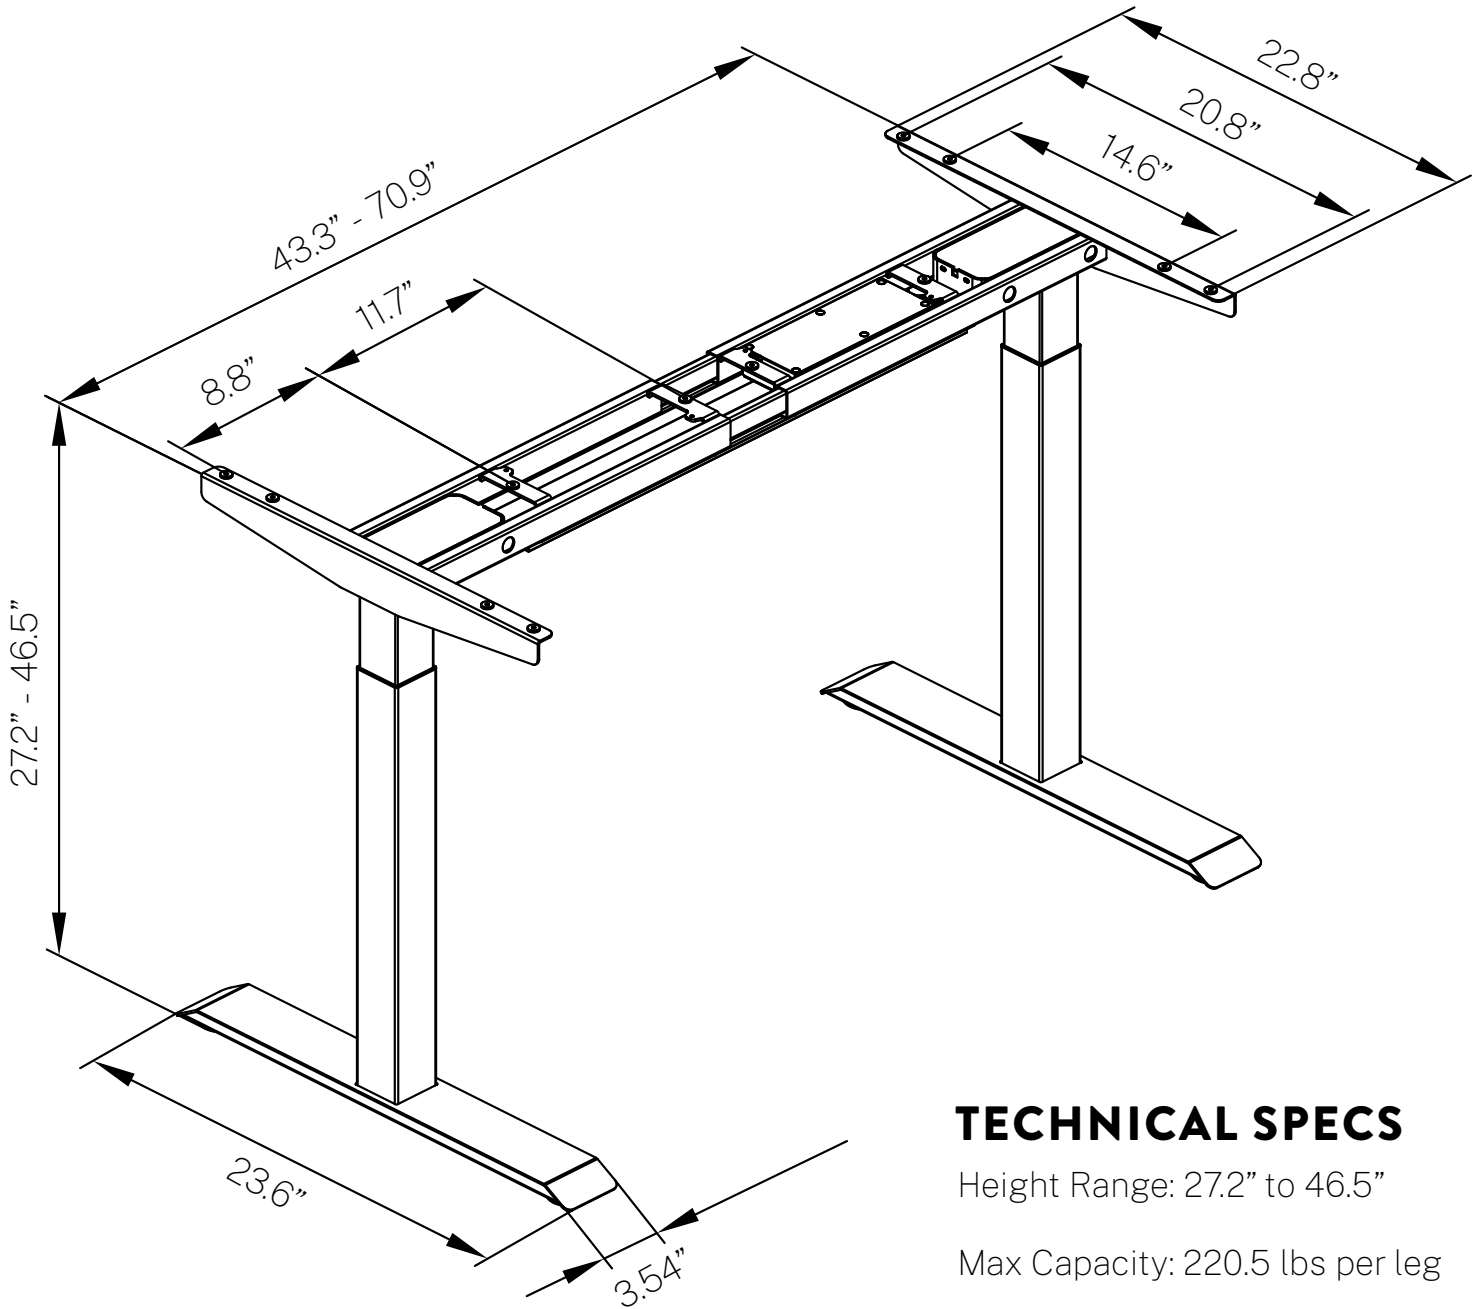

2-STAGE STRAIGHT BASE

NEW T-LEG SIT STAND TABLE

Our most affordable straight base with anti-collision technology and reminder features!

FINISHES **BU** **MS**

FEATURES

- Available in BU and MS finishes
- Keypad w/ 3 customizable heights
- Alert function to remind when to stand
- Anti-collision technology
- Easy assembly with fold-out T-Legs
- Can accommodate tops from 42" to 84" W (sold separately)

SKU

E-TABLE-2S-T-LEG.XX

FOLD OUT LEG DESIGN

Easy to assemble with fold out pre-installed legs.

ADJUSTABLE FRAME

Designed to accommodate the perfect width top for your office.

WIRE TRAY INCLUDED

KEYPAD WITH STANDING REMINDERS

The keypad is designed to include three programmable heights, anti-collision technology, and a new reminder function to help you stay on track with your sitting and standing goals.

2-STAGE STRAIGHT BASE

NEW T-LEG SIT STAND TABLE

TECHNICAL SPECS

Height Range: 27.2" to 46.5"

Max Capacity: 220.5 lbs per leg

Lifting Speed: 1.26 in/sec

TOP SIZES

42 WIDE	48 WIDE	60 WIDE	66 WIDE	72 WIDE	78 WIDE	84 WIDE
24 DEPTH	24 DEPTH	24 DEPTH	24 DEPTH	24 DEPTH	24 DEPTH	24 DEPTH
30 DEPTH	30 DEPTH	30 DEPTH	30 DEPTH	30 DEPTH	30 DEPTH	30 DEPTH
36 DEPTH	36 DEPTH	36 DEPTH	36 DEPTH	36 DEPTH	36 DEPTH	36 DEPTH