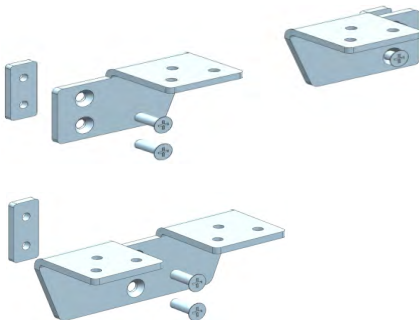

ADD-ON SCREENS
NOTE: Add-on screens are 1.5" less in width than full screens

Base Options

SKU	DESCRIPTION
FS-BASE	Base with adjustable glides
FS-BASE-CASTER	Base with lockable casters
FS-BASE-HALF	Half circle base with glides
FS-CLAMP	Clamp 14,18,24 high screens to surface
FS-BG-KIT	Glide foot

FS-BASE

FS-BASE-CASTER

FS-BASE-HALF

FS-CLAMP

FS-BG-KIT

SKU	DESCRIPTION
FS-WSS	Single Side Support Bracket
FS-WSS-SHARE	Double Side Support Bracket
FS-VPC-3	3" Vertical Post Connector, Set of 2

NOTE: FS-VPC-3 is used when connecting 2 full screens together. Screens that are 24"H - 53"H require (1) FS-VPC-3 per connection. 60"H or higher require (2) FS-VPC-3 per connection.