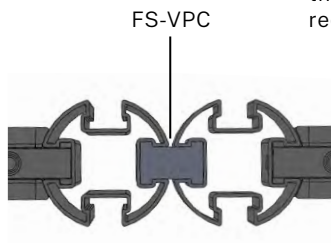

FS-BASE

FS-BASE-CASTER

FS-BASE-HALF

FS-CLAMP

FS-BG-KIT

SKU	DESCRIPTION
FS-WSS	Single Side Support Bracket
FS-WSS-SHARE	Double Side Support Bracket
FS-VPC-3	3" Vertical Post Connector, Set of 2

NOTE: FS-VPC-3 is used when connecting 2 full screens together. Screens that are 24"H - 53"H require (1) FS-VPC-3 per connection. 60"H or higher require (2) FS-VPC-3 per connection.