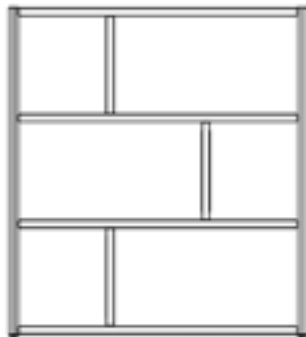

2-WIDE 3-HIGH OFFSET (D3W)
67H

SKU	DESCRIPTION
FS-6748-D3W	67Hx48W Freestanding Screen
FS-6760-D3W	67Hx60W Freestanding Screen
FS-6772-D3W	67Hx72W Freestanding Screen
FS-6748-D3W-A	67Hx48W Freestanding Screen add on
FS-6760-D3W-A	67Hx60W Freestanding Screen add on
FS-6772-D3W-A	67Hx72W Freestanding Screen add on