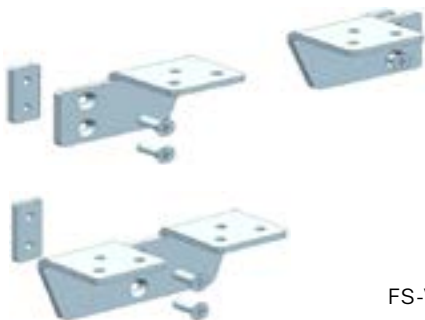

### Base Options

SKU	DESCRIPTION
FS-BASE	Base with adjustable glides
FS-BASE-CASTER	Base with lockable casters
FS-BASE-HALF	Half circle base with glides
FS-CLAMP	Clamp 14,18,24 high screens to surface
FS-BG-KIT	Glide foot

FS-BASE

FS-BASE-CASTER

FS-BASE-HALF

FS-CLAMP

FS-BG-KIT

FS-VPC

SKU	DESCRIPTION
FS-WSS	Single Side Support Bracket
FS-WSS-SHARE	Double Side Support Bracket
FS-VPC-3	3" Vertical Post Connector, Set of 2

**NOTE:** FS-VPC-3 is used when connecting 2 full screens together. Screens that are 24"H - 53"H require (1) FS-VPC-3 per connection. 60"H or higher require (2) FS-VPC-3 per connection.